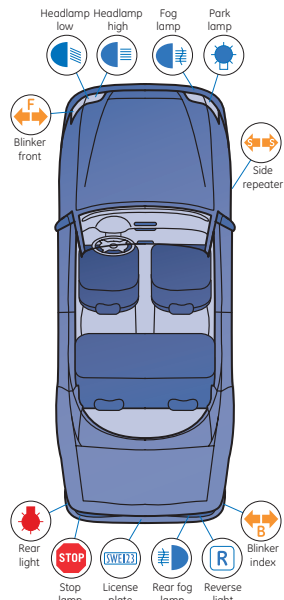

Car type

Manufacturing Year

		Headlamp low	Headlamp high	Fog lamp front	Blinker front	Side repeater	Park lamp	Blinker index	Stop lamp	Rear (tail) light	Rear fog lamp	Reverse light	License plate
A5 (8T3) with Xenon	2011–	D3S Xenon	D3S Xenon	H11	H21W	LED	LED	W16W	LED	LED	H21W	W16W	C5W
A5 Convertible (8F7)	2009–	D3S / H7	D3S / H7	H8		LED		LED / W16W			H21W / P21W	W16W	
A5 Quattro	2009–	H7	H7	H11	H21W	LED	W5W	LED	P21W	P21W	P21W	W21W	C5W
A5 Quattro with Xenon	2009–	D3S Xenon	D3S Xenon	H11	H21W	LED	W5W	LED	P21W	P21W	P21W	W21W	C5W
A5 Sportback (8TA)	2009–	D3S / H7	D3S / H7	H8	H21W	LED		LED / W16W			H21W / P21W	W16W	
A6	1998–2005	H1	H7	H3	PY21W	WY5W	W5W	P21W	P21/5W	P21/5W	P21W	P21W	C5W
A6	2005–2006	H7	H7	H7	PY21W	WY5W	W5W	PY21W	P21W	P21W	H21W	P21W	C5W
A6 with Xenon	2005–2006	D2S Xenon	D2S Xenon	H7	PY21W	WY5W	W5W	PY21W	P21W	P21W	H21W	P21W	C5W
A6 (4B2, C5)	1997–2005	D2S / H1 / H7		H1 / H3 / H7	PY21W	WY5W	W5W	P21W	P21/5W	P21/5W	P21W	P21W	C5W
A6	2007–2010	H7	H7	H7	PY21W	WY5W	W5W	P21W	P21W	LED	H21W	P21W	C5W
A6 with Xenon	2007–2010	D2S Xenon	D2S Xenon	H7	PY21W	WY5W	W5W	P21W	P21W	LED	H21W	P21W	C5W
A6 (4F2, C6)	2004–2011	D3S / H7 / H8		H7 / H11			W5W						W16W C5W / W5W
A6 (C7)	2011–	H7	H15	H11	PY21W	LED	W5W	PY21W	P21W	P21W	P21W	W16W	C5W
A6 (C7) with Xenon	2011–	D3S Xenon	D3S Xenon	H11	PSY24W	LED	LED	PY21W	P21W	P21W	P21W	W16W	C5W
A6 (4G2, C7, 4GC)	2010–	LED / D3S / H7	LED / D3S / H15	H11	LED / PY21W	LED	W5W	LED / PY21W			H21W / P21W	W16W	C5W
A6 (C7) with LED	2011–	LED	LED	H11	LED	LED	LED	PY21W	P21W	P21W	H21W	W16W	C5W
A6	2012–	H7	H7	H11	PY21W		W5W	PY21W	P21W	P21W	P21W	W21W	C5W
A6 with Xenon	2012–	D3S Xenon	D3S Xenon	H11	PY21W		W5W	PY21W	P21W	P21W	P21W	W21W	C5W
A6/S6 with Xenon	2005–	D2S Xenon	H7	H3	PY21W	WY5W	W5W	PY21W	P21/5W	P21/5W	P21W	P21W	C5W
A6 Allroad (4FH, C6)	2006–2011	D2S / D3S / H7	D2S / D3S / H1 / H15	H7	PY21W	LED	LED / W5W	P21W	LED / P21W	LED / P21W	P21W	W16W	C5W
A6 Allroad (4GH, 4GJ)	2012–	LED / D3S / H7	LED / D3S / H15	H11	LED / PY21W	LED	LED / W5W	LED / PY21W	LED / P21W	LED / P21W	LED / P21W	LED / W16W	LED
A6 Avant (4B5, C5)	1997–2005	D2S / H1 / H7	H7	H1 / H3 / H7	PY21W	WY5W	W5W	P21W	P21/5W	P21/5W	P21W	P21W	C5W
A6 Avant (4F5, C6)	2005–2011	D2S / D3S / H7	D2S / D3S / H1 / H7 / H15	H7 / H11			W5W		P21W				C5W / W5W
A6 Avant (4G5, C7, 4GD)	2011–	LED / D3S / H7	LED / D3S / H15	H11	LED / PY21W	LED	W5W	LED / PY21W				W16W	C5W
A6 Avant with Xenon	2011–	D3S Xenon	D3S Xenon	H11		LED		LED / PY21W	LED / P21W	LED / P21W	LED / P21W	W16W	C5W
A6 Avant with LED	2011–	LED	LED	H11	LED	LED	LED	LED / PY21W	LED / P21W	LED / P21W	LED / P21W	W16W	C5W
A7 Sportback	2010–	LED	LED	H8	LED	LED	LED	LED	LED	LED		W16W	C5W