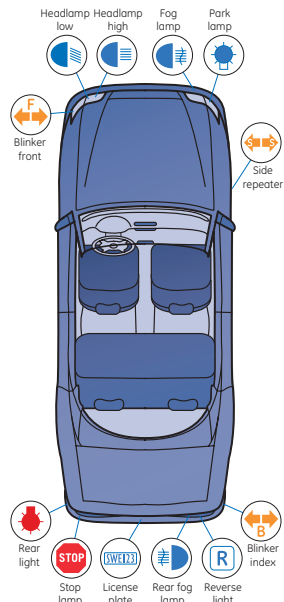

Car type	Manufacturing Year	Headlamp low	Headlamp high	Fog lamp front	Blinker front	Side repeater	Park lamp	Blinker index	Stop lamp	Rear (tail) light	Rear fog lamp	Reverse light	License plate
Peugeot													
106 II (1)	1996–2005	H4	H4	H3	PY21W	WY5W	W5W	PY21W		P21/5W	P21W	P21W	W5W
107	2005–2009	H4	H4		PY21W	WY5W	W5W	P21W	P21/5W	P21/5W	P21W	P21W	W5W
107	2010–	H4	H4		PY21W	WY5W	W5W	P21W	P21/5W	P21/5W	P21W	P21W	W5W
108	2014–	HIR2	HIR2		PY21W		LED	PY21W	P21/5W	W5W	P21W	P21W	W5W
206	1999–2009	H7	H7		PY21W	WY5W	W5W	PY21W	P21/5W	P21/5W	P21W	P21W	W5W
206 CC	2000–2007	H7	H7	H1	PY21W	WY5W	W5W	P21W	P21/5W	P21/5W	P21W	P21W	W5W
206 Hatchback (2A/C)	1998–2008	H4 / H7	H1 / H4 / H7	H1	PY21W	WY5W	W5W	PY21W	P21/5W	P21/5W	P21W	P21W	W5W
206 S GTI CC	1999–2008	H7	H7		PY21W	WY5W	W5W	PY21W	P21/5W	P21/5W	P21W	P21W	W5W
206 Saloon	2007–2009	H7	H1	H1	PY21W	WY5W	W5W	P21W	P21/5W	P21/5W	P21W	P21W	W5W
206+	2009–	H7	H1	PSX24W	PY21W		W5W	PY21W	P21/5W	P21/5W	P21W	P21W	W5W
207	2006–	H7	H1	H11	PY21W		W5W	PY21W	P21W	R5W	P21W	P21W	W5W
207 CC	2006–2009	H7	H1	H11	PY21W		W5W	PY21W	P21W	R5W	P21W	P21W	W5W
207 CC	2010–	H7	H1	H11	PY21W		W5W	PY21W	P21W	LED	P21W	R10W	W5W
207 Saloon	2007–	H7	H1	H11	PY21W	WY5W	W5W	PY21W	P21W	R5W	P21W	P21W	W5W
208	2012–	H7	H7				LED	PY21W	P21W	LED	P21W	R10W	W5W
301	2012–	H7	H1	H11	PY21W		W21/5W/W5W	PY21W	P21/5W	P21/5W	P21W	R10W	W5W
307	2001–2005	H7	H1	H1	PY21W	WY5W	W5W	P21W	P21W	R5W	P21W	P21W	W5W
307	2005–2008	H1	H7	H11	PY21W		W5W	P21W	P21W	R5W	P21W	P21W	W5W
307 with Xenon	2005–2008	D1S Xenon	H7	H11	PY21W		W5W	P21W	P21W	R5W	P21W	P21W	W5W
307 CC	2003–2005	H7	H1	H1	PY21W	WY5W	W5W	P21W	LED	LED	P21W	P21W	W5W
307 CC	2005–2008	H1	H7	H11	PY21W		W5W	P21W	LED	LED	P21W	P21W	W5W
307 CC with Xenon	2005–2008	D1S Xenon	H7	H11	PY21W		W5W	P21W	LED	LED	P21W	P21W	W5W
308	2007–	H7	H1	H8	PY21W		P21/5W	P21W	P21/5W	P21/5W	P21W	P21W	W5W
308 with Xenon	2007–	D1S Xenon	H1	H8	PY21W		P21/5W	P21W	P21/5W	P21/5W	P21W	P21W	W5W
308 CC	2009–	H7	H1	H8	PY21W	WY5W	P21/5W	LED	LED	LED	P21W	P21W	W5W
308 CC with Xenon	2009–	D1S Xenon	H1	H8	PY21W	WY5W	P21/5W	LED	LED	LED	P21W	P21W	W5W