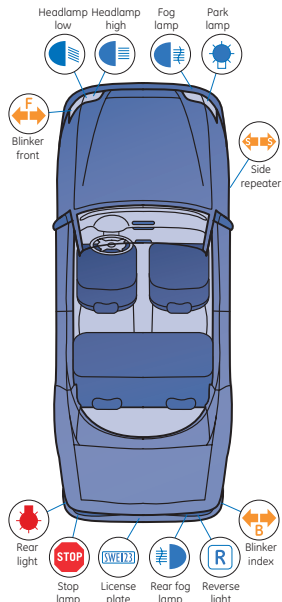

Mitsubishi - Nissan

Car type	Manufacturing Year	Headlamp low	Headlamp high	Fog lamp front	Blinker front	Side repeater	Park lamp	Blinker index	Stop lamp	Rear (tail) light	Rear fog lamp	Reverse light	License plate
Lancer	2005–2007	H4	H4	H3	W21W	W5W	W5W	PY21W	W21/5W	W21/5W	W21W	W16W	W5W
Lancer Ralliart	2011–	D2S Xenon	HB3	H11	WY21W	WY5W	W5W	P21W	P21/5W	P21/5W	P21W	P21W	W5W
Lancer Saloon	2008–2009	HB4	HB4	H3	WY21W	W5W	W5W	W21W	W21/5W	W21/5W	W21W	W21W	W5W
Lancer Saloon (CY/Z_A)	2008–	HB4	HB3	H11	WY21W	WY5W	W5W	W21W	W21/5W	W21/5W	W21W	W21W	W5W
Lancer Saloon (CY/Z_A) with Xenon	2008–	D2S Xenon	D2S Xenon	H11	WY21W	WY5W	W5W	W21W	W21/5W	W21/5W	W21W	W21W	W5W
Lancer Sportback	2008–	HB4	HB3	H11	WY21W	WY5W	W5W	WY21W	W21/5W	W21/5W	W21W	W16W	W5W
LANCER SPORTBACK (CX_A)	2008–	D2S / HB4	D2S / HB3	H11	WY21W	WY5W	W5W	WY21W			W21W	W16W	W5W
Mirage Hatchback	2012–	H4	H4	H8	PY21W	WY5W	W5W	P21W	P21/5W	P21/5W	P21W	P21W	W5W
Mirage Saloon (A10_)	2013–	H4	H4	H8	PY21W	WY5W	W5W	P21W	P21/5W	P21/5W	P21W	P21W	W5W
Outlander I	2003–2006	H4	H4	HB4	PY21W	WY5W	W5W	PY21W	P21W	P21/5W	P21W	P21W	W5W
Outlander II	2006–	HB4	HB3	H11	WY21W	W5W	W5W	WY21W	LED	LED	W21W	W21W	W5W
Outlander II with Xenon	2006–	D2S Xenon	D2S Xenon	H11	WY21W	W5W	W5W	WY21W	LED	LED	W21W	W21W	W5W
Outlander III	2012–	H7	HB3	H8/H11	PY21W	LED	W5W	PY21W	P21/5W	P21/5W	W21W	W21W	W5W
Outlander III with Xenon	2012–	D4S Xenon	HB3	H8/H11	PY21W	LED	W5W	PY21W	P21/5W	P21/5W	W21W	W21W	W5W
Pajera IV (V80)	2007–	D2S Xenon	H9		PY21W		W5W	PY21W	W21/5W	W21/5W	W21W	W21W	
PAJERO IV (V8_W, V9_W)	2007–	D2S / D4S / H11	H9	H11	WY21W	W5W	W5W	WY21W			W21W	W21W	W5W
PAJERO IV Van (V90, V80)	2006–	D2S / D4S / H11	H9	H11	WY21W	W5W	W5W	WY21W			W21W	W21W	W5W
Pajero Pinin	2000–2005	H4	H4	H3	P21W	W5W	W5W	P21W	P21/5W	P21/5W	P21W	P21W	W5W
Pajero Sport	1998–2006	H4	HB3	H3	P21W	P21W	P21/5W	P21W	P21W	W5W	P21W	P21W	W5W
PAJERO SPORT II (KH_, KG_)	2008–	D2S / H11	HB3	H11	PY21W		W5W	PY21W		W5W	P21W	P21W	W5W
Pajero, New	2001–2006	H4	H4	HB4	P21W	W5W	W5W	P21W	P21/5W	P21/5W	P21W	P21W	W5W
SANTAMO	1999–2004	H4	H4	H3	P21W	W5W	W5W	P21W			W21W	W16W	W5W
SPACE STAR (DG_A)	1998–2004	H4	H4	H7	P21W / PY21W	W5W / WY5W	T4W	P21W / PY21W	P21/5W	P21/5W	P21W	P21W	W5W
SPACE WAGON (N9_W, N8_W)	1998–2004	H4	H4	H3	W21W	W5W / WY5W	W5W	W21W	P21/5W	W21/5W	W21W	W21W	W5W
Nissan													
350 Z Coupe (Z33)	2006–2009	D2R Xenon	D2R Xenon		PY21W	WY5W	W5W	PY21W	LED	LED	W21W	W21W	W5W