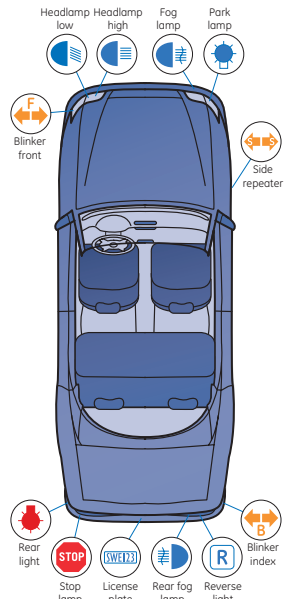

Seat - Skoda

Car type

Manufacturing Year

Car type	Manufacturing Year	Headlamp low	Headlamp high	Fog lamp front	Blinker front	Side repeater	Park lamp	Blinker index	Stop lamp	Rear (tail) light	Rear fog lamp	Reverse light	License plate
Altea Freetrack with Xenon	2008–	D1S Xenon	D1S Xenon	HB4	PY21W	W5W	W5W	PY21W	P21W	W5W	P21W	P21W	C5W
Altea XL	2007–	D1S / H7	D1S / H1	H3	PY21W	W5W	W5W	PY21W	P21/5W	P21/5W	P21W	P21W	
Cordoba	2002–2009	H7	H7	H3	P21W	W5W	W5W	P21W	P21/5W	P21/5W	P21W	P21W	W5W
Exeo	2010–	H7	H1	H11	PY21W	W5W	W5W	PY21W	P21W	P21W	P21W	P21W	C5W
Exeo with Xenon	2010–	D1S Xenon	D1S Xenon	H11	PY21W	W5W	W5W	PY21W	P21W	P21W	P21W	P21W	C5W
Ibiza IV	2002–2009	H7	H7	H3	PY21W	W5W	W5W	P21W	P21/5W	P21/5W	P21W	P21W	C5W
Ibiza IV with Xenon	2002–2009	D1S Xenon	H7	H3	PY21W	W5W	W5W	P21W	P21/5W	P21/5W	P21W	P21W	C5W
Ibiza V	2008–	H4	H4	HB4	PY21W	W5W	W5W	PY21W	P21/5W	P21/5W	P21W	R10W	W5W
Ibiza V twin headlights	2008–	H7	H7	HB4	PY21W	W5W	W5W	PY21W	P21/5W	P21/5W	P21W	R10W	W5W
Ibiza V Sportcoupé	2009–	H4	H4	HB4	PY21W	W5W	W5W	PY21W	P21/5W	P21/5W	P21W	W16W	W5W
Ibiza V Sportcoupé twin headl.	2009–	H7	H7	HB4	PY21W	W5W	W5W	PY21W	P21/5W	P21/5W	P21W	W16W	W5W
IBIZA V ST (6J8, 6P8)	2010–	D1S / H4 / H7	D1S / H4 / H7	H8 / HB4	PY21W	W5W	LED / W5W	PY21W	LED / P21/5W	LED / W5W	H21W	R10W	W5W
Leon	2000–2006	H7	H1	H3	PY21W	WY5W	W5W	PY21W	P21/5W	P21/5W	P21W	P21W	C5W
Leon II	2005–2012	H7	H1	H3	PY21W	W5W	W5W	PY21W	P21W	W5W	P21W	P21W	C5W
Leon II with Xenon	2005–2012	D1S Xenon	H7	H3	PY21W	W5W	W5W	PY21W	P21W	W5W	P21W	P21W	C5W
Leon II	2010–2012	H7	H1	HB4	PY21W	W5W	W5W	P21W	P21W	W5W	P21W	P21W	C5W
Leon II with Xenon	2010–2012	D1S Xenon	D1S Xenon	HB4	PY21W	W5W	W5W	P21W	P21W	W5W	P21W	P21W	C5W
LEON (5F1)	2012–	LED / H7	LED / H7	H8	LED / PY21W	LED	LED	PY21W	LED / P21W	LED / P21W / W5W	H21W	H21W	W5W
LEON SC (5F5)	2013–	LED / H7	LED / H7	H8	LED / PY21W	LED	LED	PY21W	LED / P21W	LED / P21W / W5W	H21W	H21W	W5W
LEON ST (5F8)	2013–	LED / H7	LED / H7	H8	LED / PY21W	LED	LED	PY21W	LED / P21W	LED / P21W / W5W	H21W	H21W	W5W
Mii (KF1_)	2011–	H4	H4	HB4	PY21W	W5W	W21/5W	PY21W	P21/5W	P21/5W	P21W	R10W	W5W
Toledo	1999–2006	H7	H1	H3	PY21W	W5W	W5W	PY21W	P21/5W	P21/5W	P21W	P21W	W5W
Toledo III	2004–2009	H7	H3	H3	PY21W	W5W	W5W	P21W	P21W	R10W	P21W	P21W	C5W
Toledo III with Xenon	2004–2009	D2S Xenon	H3	H3	PY21W	W5W	W5W	P21W	P21W	R10W	P21W	P21W	C5W
Toledo IV	2012–	H7	H7	H8	PY21W	WY5W	W5W	PY21W	P21/5W	P21/5W	P21W	P21W	W5W