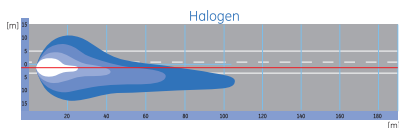

XENSATION™

*Xenon discharge headlight lamps
– a new dimension for safety,
visibility and comfort*

Thanks to our latest lighting technology, GE Xensation lamps provide a major leap in road safety over conventional halogen lamps due to enormous increase in the illuminated field of vision.

C-Max	2011–	H7	H1	H11	PY21W	WY5W	W5W	PY21W	P21/5W	P21/5W	P21W	P21W	W5W
C-Max	2007–2009	H7	H1	H8	PY21W	W5W	W5W	PY21W	P21W	P21/4W	P21/4W	P21W	C5W
C-Max with Xenon	2007–2009	D1S Xenon	H1	H8	PY21W	W5W	W5W	PY21W	P21W	P21/4W	P21/4W	P21W	C5W
C-MAX II	2010–	D3S / H7	D3S / H1	H8 / H11	PY21W		W5W	PY21W			P21W	W16W	W5W
ECOSPORT	2013–	H4	H4	H11	PY21W		W5W	PY21W	P21/5W	P21/5W	P21W	P21W	W5W
Fiesta V	2002–2008	H7	H1	H1	PY21W	W5W	W5W	P21W	P21W	W5W	P21W	P21W	W5W
Fiesta VI	2009–	H7	H1	H11	PY21W	WY5W	W5W	PY21W	P21/5W	P21/5W	P21W	W16W	W5W
FIESTA VI Van	2009–	H7	H1 / H15	H11	PY21W	WY5W	W5W	PY21W			P21W	W16W	W5W
Focus C-Max	2003–2007	H7	H1	H8	PY21W	W5W	W5W	PY21W	P21W	P21/4W	P21/4W	P21W	C5W
Focus C-Max with Xenon	2003–2007	D1S Xenon	D1S Xenon	H8	PY21W	W5W	W5W	PY21W	P21W	P21/4W	P21/4W	P21W	C5W
Focus I	1998–2004	H4	H4	H1	P21W	W5W	W5W	P21W	P21W	W5W	P21W	P21W	W5W
Focus II	2005–2008	H7	H1	H8	PY21W	WY5W	W5W	PY21W	P21/5W	P21/5W	P21W	P21W	C5W
Focus II with Xenon	2005–2008	D1S Xenon	H1	H8	PY21W	WY5W	W5W	PY21W	P21/5W	P21/5W	P21W	P21W	C5W
FOCUS II (DA_)	2004–2011	D1S / H7	H1	H8 / H11	PY21W	WY5W	W5W	PY21W		P21/5W	P21W	P21W	W5W
Focus III	2008–2011	H7	H1	H8	PY21W	WY5W	W5W	PY21W	P21/5W	P21/5W	P21W	P21W	C5W
Focus III with Xenon	2008–2011	D1S Xenon	H1	H8	PY21W	WY5W	W5W	PY21W	P21/5W	P21/5W	P21W	P21W	C5W
FOCUS III	2011–	D3S / H7	D3S / H1 / H15	H11	PY21W		W5W	PY21W	P21W	W5W	P21W / P21/4W	P21W / W16W	
FOCUS III Saloon	2011–	D3S / H7	D3S / H1 / H15	H11	PY21W		W5W	PY21W	P21W	W5W	P21W	P21W / W16W	
FOCUS III Turnier	2011–	D3S / H7	D3S / H1 / H15	H11	PY21W		W5W	PY21W	P21W	P21/5W / W5W	P21W	P21W / W16W	
Focus IV	2012–	H7	H1	H11	PY21W	WY5W	W5W	PY21W	P21/5W	P21/5W	P21W	W16W	
Focus IV with Xenon	2012–	D1S Xenon	H1	H11	PY21W	WY5W	W5W	PY21W	P21/5W	P21/5W	P21W	W16W	
Fusion	2003–2012	H4	H4	H11	PY21W	WY5W	W5W	PY21W	P21/5W	P21/5W	P21W	P21W	C5W
Galaxy II	2001–2006	H7	H1	H7	P21W	WY5W	H6W	PY21W	P21W	R5W	P21W	P21W	C5W
Galaxy II with Xenon	2001–2006	D2S Xenon	H1	H7	P21W	WY5W	W5W	PY21W	P21W	R5W	P21W	P21W	C5W
Galaxy III	2006–2009	H7	H1	H1	PY21W	W5W	W5W	PY21W	P21W	W5W	P21W	P21W	72601K
Galaxy III with Xenon	2006–2009	D1S Xenon	H1	H1	PY21W	W5W	W5W	PY21W	P21W	W5W	P21W	P21W	72601K
Galaxy IV	2010–	H7	H1	HB4	PY21W	W5W	W5W	PY21W	P21W	W5W	P21W	P21W	W5W
Galaxy IV with Xenon	2010–	D1S Xenon	D1S Xenon	HB4	PY21W	W5W	W5W	PY21W	P21W	W5W	P21W	P21W	W5W
GALAXY (WA6)	2006–2015	D1S / H7	H1	HB4	PY21W		W5W	PY21W	P21W	W5W	P21W	P21W	
GALAXY (CDR)	2015–	LED / H7	LED / H7 / H15	H8	LED		LED / W5W	LED	LED	LED		W16W	W5W
Grand C-Max	2010–	H7	H1	H11	PY21W	WY5W	W5W	PY21W	P21/5W	P21/5W	P21W	P21W	W5W