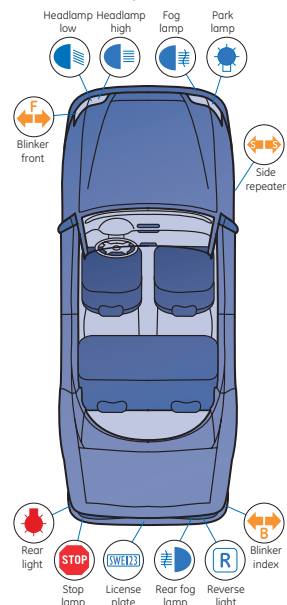

Honda - Hyundai

Car type	Manufacturing Year	Headlamp low	Headlamp high	Fog lamp front	Blinker front	Side repeater	Park lamp	Blinker index	Stop lamp	Rear (tail) light	Rear fog lamp	Reverse light	License plate
ACCORD VIII (CU)	2008–2015	D2S / H11	D2S / HB3	H11	PY21W / WY21W	LED / WY5W	W5W	WY21W			H21W / W21W	H21W / W21W	W5W
Accord VIII Tourer	2003–2008	D2S Xenon	HB3	H11	W21W	LED	W5W	W21W	W21/5W	W21/5W	W21W	W21W	W5W
Accord VIII with Xenon	2009–	D2S Xenon	H1	H1	PY21W	WY5W	W5W	W21W	P21/5W	P21/5W	W21W	P21W	W5W
Civic IX with Xenon	2012–	D4S Xenon	D4S Xenon	H11	PY21W		W5W	PY21W	LED	LED	W21W	W16W	W5W
Civic VII	2002–2006	H7	H1	H11	PY21W		W5W	W21W	P21/5W	P21/5W	W21W		W5W
Civic VII with Xenon	2002–2006	D2R Xenon	H1	H11	PY21W		W5W	W21W	P21/5W	P21/5W	W21W		W5W
Civic VIII	2008–	H7	H1	H11	WY21W	LED	W5W	W21W	W21/5W	W21/5W	W21W	W16W	W5W
Civic VIII with Xenon	2008–	D2R Xenon	H1	H11	WY21W	LED	W5W	W21W	W21/5W	W21/5W	W21W	W16W	W5W
CIVIC IX (FK)	2012–	D4S / H7	D4S / H7	H11	PY21W		W5W	PY21W	LED	LED	W21W	W16W	W5W
CR-V II	2002–2006	H4	H1	HB4	P21W	W5W	W5W	P21W	P21/5W	P21W	P21W	P21W	W5W
CR-V III	2007–2011	H1	HB3	H11	WY21W	W5W	W5W	WY21W	W21/5W	W21/5W	W21W	W21W	W5W
CR-V III with Xenon	2007–2011	D2S Xenon	HB3	H11	WY21W	W5W	W5W	WY21W	W21/5W	W21/5W	W21W	W21W	W5W
CR-V III (RE)	2006–	D2S / H1	HB3	H11	WY21W	LED	W5W	WY21W		W5W	W21W	W21W	W5W
CR-V IV	2012–	HB3	HB3	H11	WY21W			WY21W	LED	LED	W21W	W21W	W5W
CR-V IV with Xenon	2012–	D4S Xenon	D4S Xenon	H11	WY21W			WY21W	LED	LED	W21W	W21W	W5W
CR-V IV (RE)	2012–	D4S / H11	D4S / HB3	H11	WY21W			WY21W			H21W / W21W	H21W / W21W	W5W
CR-Z	2010–	D2S Xenon	HB3	H11	WY21W	LED	LED	WY21W	LED	LED	W21W	W21W	W5W
FR-V	2005–2009	H4	H4	H11	WY21W		W5W	WY21W	W21/5W	W21/5W	W21W	W21W	W5W
FR-V with Xenon	2005–2009	D2S Xenon	D2S Xenon	H11	WY21W		W5W	WY21W	W21/5W	W21/5W	W21W	W21W	W5W
HR-V (GH)	1999–2005	H1	H1	H3	PY21W	W5W	W5W	PY21W	W21/5W	W21/5W / W5W	W21W	W21W	W5W
Insight	2009–	D2S / H11	HB3		WY21W	WY5W		WY21W			W21W	W16W	W5W
Jazz II	2002–2008	H4	H4	H1	P21W	W5W	W5W	PY21W	P21/5W	P21/5W	P21W	P21W	W5W
Jazz III	2009–	H4	H4	H11	WY21W		W5W	WY21W	W21/5W	W21/5W	W21W	W21W	W5W
Jazz III with Xenon	2009–	D2R Xenon	H4	H11	P21W	W5W	W5W	P21W	P21/5W	P21/5W	P21W	P21W	W5W
JAZZ III (GE)	2008–	H4	H4	H11	WY21W	LED	W5W	WY21W	LED	LED	W21W	W16W	W5W
LEGEND III (KA9)	1996–2004	D2S / H4	H1 / H4	H1	PY21W	W5W	W5W	PY21W	W21W	W21/5W	W21W	W21W	W5W
Legend IV	2007–2013	H4	H4	H1	PY21W		W5W	PY21W	W21/5W	W21/5W	W21W	W21W	R5W