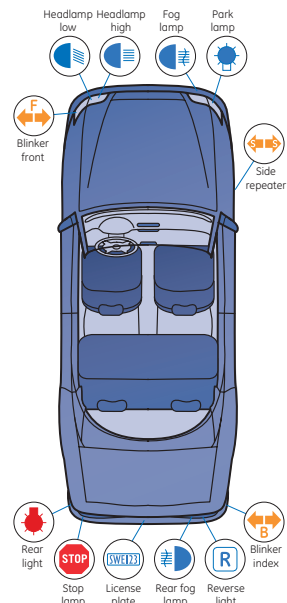

Car type

Manufacturing Year

		Headlamp low	Headlamp high	Fog lamp front	Blinker front	Side repeater	Park lamp	Blinker index	Stop lamp	Rear (tail) light	Rear fog lamp	Reverse light	License plate
S80 II with Xenon	2010–	D1S Xenon	D1S Xenon	LED / H8	H21W	WY5W	W5W	PY21W	P21W	LED	P21W	P21W	C5W
V40	1999–2004	H7	H7	H3	PY21W	W5W	W5W	PY21W	P21W	R5W	P21W	P21W	C5W
V40 with Xenon	1999–2004	D2R Xenon	H7	H3	PY21W	W5W	W5W	PY21W	P21W	R5W	P21W	P21W	C5W
V40	2012–	H7	H9	H7	HY21W	WY5W	W5W	PY21W	P21W	LED	H21W	P21W	C5W
V40 with Xenon	2012–	D2R Xenon	D2R Xenon	H7	HY21W	WY5W	LED	PY21W	P21W	LED	H21W	P21W	C5W
V50	2004–2012	H7	HB3	H8 / H11	P21W	WY5W	W5W	PY21W	P21W	R5W	P21W	P21W	C5W
V50 with Xenon	2004–2012	D1S / D2S	H7 / HB3	H8 / H11	P21W	WY5W	W5W	PY21W	P21W	R5W	P21W	P21W	C5W
V60	2005–2009	H7	H9	H1	PY21W	WY5W	W5W	PY21W	P21W	R5W	P21W	P21W	C5W
V60	2010–	H7	H9	H9	HY21W	LED	LED	PY21W	LED	LED	H21W	P21W	C5W
V60 with Xenon	2010–	D3S Xenon	D3S Xenon	H9	HY21W	LED	LED	PY21W	LED	LED	H21W	P21W	C5W
V60 Plug-in Hybrid	2012–	H7	H9	H9	HY21W	LED	LED	PY21W	LED	LED	H21W	P21W	C5W
V70 II	2000–2007	H7	HB3	H1	PY21W	WY5W	W5W	PY21W	P21/5W	P21/5W	P21W	P21W	C5W
V70 II with Xenon	2000–2007	D2R Xenon	H7	H1	PY21W	WY5W	W5W	PY21W	P21/5W	P21/5W	P21W	P21W	C5W
V70 III	2007–	H7	H9	H8	H21W	W5W	W5W	PY21W	LED	LED	P21W	P21W	C5W
V70 III with Xenon	2007–	D1S Xenon	D1S Xenon	H8	H21W	W5W	W5W	PY21W	LED	LED	P21W	P21W	C5W
XC60	2009–	H7	H9		PY21W	LED / W5W	LED / W3W	P21W	P21W	LED	H21W		C5W
XC60 with Xenon	2009–	D1S / D3S	H9		PY21W	LED / W5W	LED / W3W	P21W	P21W	LED	H21W		C5W
XC70 Cross Country	1997–2007	D1S / D2R / H7	H9 / HB3	H1	PY21W	WY5W	W5W	PY21W	P21/5W	R5W	P21W	P21W	C5W
XC70 II	2007–	H7	HB3	H1	PY21W	WY5W	W5W	PY21W	P21/5W	P21/5W	P21W	P21W	C5W
XC70 II with Xenon	2007–	D2R Xenon	H7	H1	PY21W	WY5W	W5W	PY21W	P21/5W	P21/5W	P21W	P21W	C5W
XC70 III	2011–	H7	H9	H8	H21W	W5W		PY21W	LED	LED	P21W	P21W	C5W
XC70 III with Xenon	2011–	D1S Xenon	D1S Xenon	H8	H21W	W5W		PY21W	LED	LED	P21W	P21W	C5W
XC90	2002–2004	H7	H7	H1	P21W	WY5W	W5W	PY21W	P21W	R5W	P21/4W	P21W	W5W
XC90 with Xenon	2002–2004	D2R Xenon	H7	H1	P21W	WY5W	W5W	PY21W	P21W	R5W	P21/4W	P21W	W5W
XC90	2005–2009	H7	H7	H1	H21W	WY5W	W5W	PY21W	P21W	P21/4W	P21/4W	P21W	W5W
XC90 with Xenon	2005–2009	D1S Xenon	H7	H1	H21W	WY5W	W5W	PY21W	P21W	P21/4W	P21/4W	P21W	W5W
XC90	2010–2012	H7	H7	H1	P21W	WY5W	W5W	PY21W	P21W	P21/4W	P21/4W	P21W	W5W