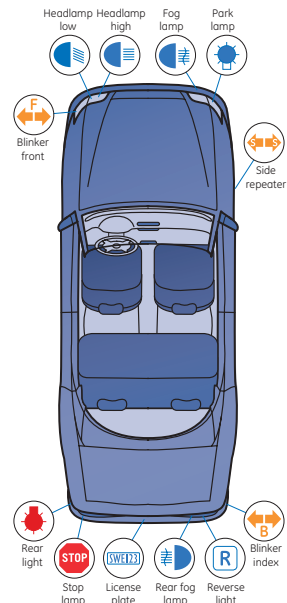

Ford - Honda

Car type	Manufacturing Year	Headlamp low	Headlamp high	Fog lamp front	Blinker front	Side repeater	Park lamp	Blinker index	Stop lamp	Rear (tail) light	Rear fog lamp	Reverse light	License plate
GRAND C-MAX	2010-	D3S / H7	D3S / H1	H11	PY21W		W5W	PY21W			P21W	W16W	W5W
Ka I	1997-2008	H7	H1	H1	P21W	W5W	W5W	P21W	P21W	R5W	P21W	P21W	W5W
Ka II	2009-	H4	H4	H1	PY21W	W5W	W5W	PY21W	P21/5W	P21/5W	P21W	P21W	C5W
KA Van (RB)	2002-2005	H7	H1	H1	P21W	W5W	W5W	P21W		R5W	P21W	P21W	W5W
Kuga	2008-2011	H7	H7	H8	H21W	W5W	W5W	PSY19W	W21/5W	W21/5W	P21W	P21W	W5W
Kuga	2011-	H7	H7	H8	H21W	W5W	W5W	PSY19W	W21/5W	W21/5W	P21W	P21W	W5W
KUGA I	2008-2012	D1S / H7	H7	H8	H21W	W5W	W5W				P21W	P21W	
KUGA II (DM2)	2013-	D3S / H7	H1 / H15	H10	WY21W		LED / W5W	PY21W	LED / P21/5W	LED / P21/5W	P21W	W16W	W5W
Maverick	2004-	H4	H4	H1	PY21W	W5W	W5W	P21W	P21/5W	P21/5W	P21W	P21W	W5W
MAVERICK	2001-2006	H4 / H11	H4 / H7	H1	PY21W	W5W	W5W	P21W	P21/5W	P21/5W	P21W	P21W	C5W / W5W
Mondeo III	2001-2007	H7	H1	H1	P21W	W5W	W5W	P21W	P21/4W	R5W	P21/4W	P21W	C5W
Mondeo IV	2007-2010	H7	H1	H11	PY21W	W5W	W5W	PY21W	P21/5W	P21/5W	P21W	P21W	C5W
Mondeo IV with Xenon	2007-2010	D2S Xenon	H1	H11	PY21W	W5W	W5W	PY21W	P21/5W	P21/5W	P21W	P21W	C5W
MONDEO IV (BA7)	2007-2014	D1S / H7	H1	H11	PY21W	W5W	W5W	PY21W			H21W	P21W	W5W
MONDEO IV SALOON (BA7)	2007-2014	D1S / H7	H1	H11	PY21W	W5W	W5W	PY21W			H21W	P21W	W5W
MONDEO IV Turnier (BA7)	2007-2012	D1S / H7	H1	H11	PY21W	W5W	W5W	PY21W		W5W	P21W	P21W	W5W
Mondeo V	2011-2012	H7	H7	H11	PY21W	W5W	W5W	PY21W	LED	LED	H21W	P21W	W5W
Mondeo V with Xenon	2011-2012	D1S Xenon	D1S Xenon	H11	PY21W	W5W	W5W	PY21W	LED	LED	H21W	P21W	W5W
Mondeo VI	2012-	H7	H1	H8	PY21W	W5W	W5W	PY21W	LED	LED	H21W	P21W	W5W
Mondeo VI with Xenon	2012-	D1S Xenon	D1S Xenon	H8	PY21W	W5W	W5W	PY21W	LED	LED	H21W	P21W	W5W
MONDEO V Hatchback	2014-	LED / H7	LED / H15	H8	LED	LED	LED / W5W	LED	LED	LED	W16W	W16W	W5W
MONDEO V Saloon	2012-	LED / H7	LED / H15	H8	LED	LED	LED / W5W	LED	LED	LED	W16W	W16W	W5W
MONDEO V Turnier	2014-	LED / H7	LED / H15	H8	LED	LED	LED / W5W	LED	LED	LED	W16W	W16W	W5W
RANGER (ER, EQ)	1999-2006	H4	H4		P21W / PY21W		W5W	P21W	P21/5W	P21/5W	P21W	P21W	W5W
RANGER (ES, ET)	2006-2012	H4	H4	H11	PY21W		W5W	PY21W	P21/5W	P21/5W	P21W	P21W	W5W
RANGER (TKE)	2011-	H4	H4	H11	P21W		W5W / W21/5W	WY21W	W21/5W	W21/5W	W21W	W21W	W5W
S-MAX (WA6)	2006-2014	D1S / H7	H1	H8	PY21W		W5W	PY21W	LED / P21/5W	LED / P21/5W	H21W	P21W	W5W