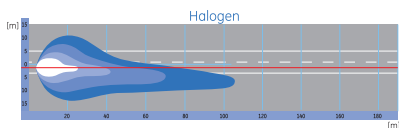

XENSATION™

*Xenon discharge headlight lamps
– a new dimension for safety,
visibility and comfort*

Thanks to our latest lighting technology, GE Xensation lamps provide a major leap in road safety over conventional halogen lamps due to enormous increase in the illuminated field of vision.

Insignia with Xenon	2010–	D1S Xenon	D1S Xenon	H10	PY21W	W5W	LED	PY21W	P18W	R10W	P18W	P18W	W5W
INSIGNIA Estate	2008–	D1S / D3S / HIR2 / H7	D1S / D3S / HIR2 / H1	H10	PY21W	W5W	W21/5W	PY21W / W21W	P21W	W5W	H21W	W16W	W5W
INSIGNIA Saloon	2008–	D1S / D3S / HIR2 / H7	D1S / D3S / HIR2 / H1	H10	PY21W	W5W	W21/5W	PY21W / W21W	W21W	R10W	H21W	W16W	W5W
KARL	2015–	H4	H4	H8	PY21W	WY5W	W21/5W	PY21W	P21W	W5W	P21W	P21W	W5W
MERIVA	2004–2010	D1S / H7	H1 / H7	H3	PY21W	W5W	W5W	PY21W	P21W	R5W	P21W	P21W	W5W
Meriva B	2010–	H7	H1	H10	PY21W	W5W	W21/5W	W16W	W16W	W16W	P21/4W	W16W	W5W
Mokka	2012–	H7	HB3	H11	WY21W		W21/5W	WY21W	W21/5W	W21/5W	W21W	W16W	W5W
Mokka with Xenon	2012–	D3S Xenon	D3S Xenon	H11	WY21W		LED	WY21W	W21/5W	W21/5W	W21W	W16W	W5W
Movano	2004–2009	H7	H7	H1	PY21W	WY5W	W5W	PY21W	P21/5W	P21/5W	P21W	P21W	C5W
Movano B	2010–	H7	H1	H11	PY21W	WY5W	W5W	PY21W	P21/5W	P21/5W	P21W	P21W	W5W
MOVANO B Bus	2010–	H7	H1	H11	PY21W	WY5W / W16W	W5W	PY21W			P21W	P21W	W5W
MOVANO Box (F9)	1999–2010	H4	H4	H1	P21W	W5W	W5W	P21W	P21/5W	P21/5W	P21W	P21W	C5W
MOVANO Combi (J9)	1998–2010	H4	H4	H1	P21W	W5W	W5W	P21W	P21/5W		P21W	P21W	C5W
MOVANO Dumptruck (H9)	1999–2010	H4	H4	H1	P21W	W5W	W5W	P21W	P21/5W		P21W	P21W	C5W
MOVANO Platform/Chassis (U9, E9)	1998–2010	H4	H4	H1	P21W	W5W	W5W	P21W	P21/5W	P21/5W	P21W	P21W	C5W
Signum	2003–2008	H7	H1 / H7	H3	PY21W	W5W	W5W	PY21W	P21W	W5W	P21W	P21W	R10W
Signum with Xenon	2003–2006	D1S / D2S	H1 / H7	H3	PY21W	W5W	W5W	PY21W	P21W	W5W	P21W	P21W	R10W
Speedster	2000–	H1	H7	H1	PY21W	W5W	T4W	PY21W	P21/5W	W5W	P21W	P21W	P21W
Tigra C - Twin Top	2004–2009	H7	H7	H3	PY21W	W5W	W5W	PY21W	P21/5W	P21/5W	P21W	P21W	W5W
Vectra C	2002–2004	H7	H7	H3	PY21W	W5W	W5W	P21W	P21W	P21W	P21W	P21W	W5W
Vectra C	2005–2008	H7	H1	H3	PY21W		W5W	P21W	P21W	P21W	P21W	P21W	W5W
Vectra C with Xenon	2005–2008	D1S Xenon	H1	H3	PY21W		W5D	P21W	P21W	P21W	P21W	P21W	W5W
Vivaro F3	2001–2005	H4	H4	H1	PY21W	W5W	W5W	P21W	P21/5W	P21/5W	P21W	P21W	W5W
Vivaro J7	2006–	H4	H4	H1	PY21W	W5W	W5W	P21W	P21/5W	P21/5W	P21W	P21W	W5W
VIVARO Combi (J7)	2001–	H4	H4	H1	PY21W	W5W	W5W	P21W	P21/5W		P21W	P21W	W5W
Zafira A (F75..)	1999–2005	D2S / H7	HB3 / H7	H3	PY21W	W5W	W5W	P21W	P21/5W	P21/5W	P21W	P21W	C5W
Zafira B (A05)	2005–	H7	H1	H3	H21W	W5W	W5W	P21W	P21W	P21W	P21W	P21W	W5W
Zafira B (A05) with Xenon	2005–	D1S Xenon	D1S Xenon	H3	PY24W	W5W	W5W	P21W	P21W	P21W	P21W	P21W	W5W
ZAFIRA B Van	2005–	D1S / H7	D1S / H1	H3	H21W	W5W	W5W	P21W	P21W	P21W	P21W	P21W	W5W
Zafira Tourer C (P12)	2011–	HIR2	HIR2	H10	PY21W	WY5W	W21/5W	PY21W	LED/P21W	LED/W5W	P21W	W16W	W5W
Zafira Tourer C (P12) with Xenon	2011–	D1S Xenon	D1S Xenon	H10	PY21W	WY5W	LED	PY21W	LED/P21W	LED/W5W	P21W	W16W	W5W