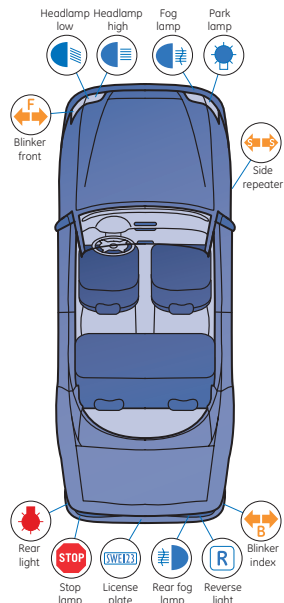

Renault - Seat

Car type

Manufacturing Year

Car type	Manufacturing Year	Headlamp low	Headlamp high	Fog lamp front	Blinker front	Side repeater	Park lamp	Blinker index	Stop lamp	Rear (tail) light	Rear fog lamp	Reverse light	License plate
TRAFIC II Van (FL)	2001–	H4	H4	H1	P21W	W5W	W5W	P21W		P21/5W	P21W	P21W	W5W
TRAFIC III Box	2014–	H4	H4	H11 / H16	PY21W		W21/5W	PY21W	P21/5W	P21/5W	W16W	W16W	W5W
TRAFIC III Bus	2014–	H4	H4	H11 / H16	PY21W		W21/5W	PY21W	P21/5W	P21/5W	W16W	W16W	W5W
TWINGO I (C06_)	1993–2007	H4	H4	H1	P21W / PY21W	W5W	W5W	P21W / PY21W	P21/5W	P21/5W	P21W	P21W	C5W
TWINGO I Van (S06_)	1993–	H4	H4	H1	P21W / PY21W	W5W	W5W	P21W / PY21W	P21/5W	P21/5W	P21W	P21W	C5W
TWINGO II (CNO_)	2007–	H4	H4	H11	PY21W	WY5W	W5W	PY21W	P21/5W	W5W	P21W	P21W / W16W	W5W
TWINGO III	2014–	H4	H4	H16	PY21W	WY5W		PY21W	P21/5W	P21/5W	P21W	P21W	W5W
TWIZY (MAM_)	2012–	H4	H4		P21W		W5W	P21W	P21/5W	P21/5W		P21W	W5W
Vel Satis	2002–2009	H7	H9	H11	PY21W	W5W	W5W	PY21W	P21/5W	P21/5W	P21W	P21W	C5W
Vel Satis with Xenon	2002–2009	D2S Xenon	H9	H11	PY21W	W5W	W5W	PY21W	P21/5W	P21/5W	P21W	P21W	C5W
Wind	2010–	H1	H1	H11	PY21W	W5W	W5W	PY21W	P21/5W	P21/5W	P21/4W	P21W	W5W
Zoe	2012–	H7	H7		PY21W	WY5W	LED	PY21W	PR21W	PR21W	PR21W	P21W	W5W
Rover													
25	1999–2005	H7	H1	H1	PY21W	WY5W	W5W	PY21W	P21W	W5W	P21W	P21W	C5W
45	2000–2005	H7	H1	H1	PY21W	WY5W	W5W	PY21W	P21W	W5W	P21W	P21W	C5W
45 Saloon (RT)	2000–2005	H7	H1	H1	PY21W	WY5W	W5W	PY21W	P21W	R10W	P21W	P21W	C5W / W5W
75	1999–2005	D2S / H7	H1	H1	PY21W	WY5W	W5W	PY21W	P21W	W5W	P21W	P21W	C5W
75 Tourer	2001–2005	D2S / H7	H1	H1	PY21W	WY5W	W5W	PY21W	P21W	W5W	P21W	P21W	C5W
Cityrover	2004–2005	H4	H4		PY21W	W5W	W5W	PY21W	P21W	P21/5W	P21W	P21W	
MG TF	2001–2004	H1	H1	H11	PY21W	WY5W	W5W	PY21W	P21/5W	W5W	P21W	P21W	W5W
MG ZR	2001–2005	H7	H7	H1	PY21W	W5W	W5W	PY21W	P21W	W5W	P21W	P21W	C5W
MG ZT	2001–2005	H4	H1	H3	P21W	W5W	W5W	P21W	P21W	W5W	P21W	P21W	C5W
MG ZS	2001–2005	H7	H7	H2	PY21W	W5W	W5W	PY21W	P21W	W5W	P21W	P21W	C5W
Streetwise	2003–2005	H7	H1	H1	PY21W	WY5W	W5W	P21W	P21W	R10W	P21W	P21W	C5W