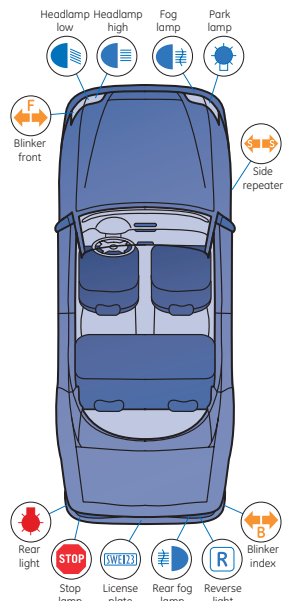

Car type	Manufacturing Year	Headlamp low	Headlamp high	Fog lamp front	Blinker front	Side repeater	Park lamp	Blinker index	Stop lamp	Rear (tail) light	Rear fog lamp	Reverse light	License plate
Astravan Mk IV (G)	1998–	H7	HB3	H3	PY21W	W5W	W5W	P21W	P21W	P21/5W	P21W	P21W	C5W
Astravan Mk IV (G) with xenon	1998–	D2S Xenon	H7	H3	PY21W	W5W	W5W	P21W	P21W	P21/5W	P21W	P21W	C5W
ASTRAVAN Mk V (H)	2005–	D2S / H7	H1 / H7	H3	H21W / PY21W		W5W	PY21W	P21W	P21W	P21W	P21W	W5W
Brava Pick-up	1990–	H4	H4		P21W	W5W	W5W	P21W	P21/5W	P21/5W	P21W	P21W	W5W
Cascada Convertible	2013–	HIR2	HIR2	H11	PY21W	WY5W	W21/5W	PY21W	LED	LED	LED	W16W	W5W
Cascada Convertible with Xenon	2013–	D1S Xenon	D1S Xenon	H11	PY21W	WY5W	LED	PY21W	LED	LED	LED	W16W	W5W
Combo Mk II (C)	2001–	H7	H1	H3	PY21W	W5W	W5W	PY21W	P21/5W	P21/5W	P21W	P21W	C5W
COMBO Mk III (D) Box Body / Estate	2011–	H7	H1	H1	PY21W		W5W	PY21W	P21W			W16W	W5W
Corsa Mk II (C)	2000–2006	H7	H7	H3	PY21W	WY5W	W5W	PY21W	P21/5W	P21/5W	P21W	P21W	W5W
CORSA Mk III (D) (L_8)	2006–2014	H7 / H9B	H1 / H9B	H3 / H10	PY21W	W5W	W5W	P21W / PY21W			P21W	P21W	W5W
CORSA Mk IV (E)	2014–	H7	H7	H10		W5W	LED / W21/5W	PY21W	LED / P21W	LED / P21W	P21W	P21W	W5W
Corsasvan Mk II (C)	2000–	H7	H7	H3	PY21W	WY5W	W5W	PY21W	P21/5W	P21/5W	P21W	P21W	W5W
CORSAVAN Mk III (D)	2006–	H7 / H9B	H1 / H9B	H3 / H10	PY21W	W5W	W5W	P21W / PY21W			P21W	P21W	W5W
CORSAVAN Mk IV (E)	2014–	H7	H7	H10		W5W	LED / W21/5W	PY21W	LED / P21W	LED / P21W	P21W	P21W	W5W
Insignia	2008–	D1S / D3S / H7 / HIR2	D1S / D3S / H1 / HIR2	H10	PY21W	W5W	W21/5W	PY21W		R10W			W5W
Insignia Estate	2008–	D1S / D3S / H7 / HIR2	D1S / D3S / H1 / HIR2	H10	PY21W	W5W	W21/5W	PY21W	P21W	W5W	H21W	H21W	W5W
INSIGNIA Saloon	2008–	D1S / D3S / H7 / HIR2	D1S / D3S / H1 / HIR2	H10	PY21W	W5W	W21/5W	PY21W	LED	LED / R10W	H21W	W16W	W5W
Insignia Sedan	2008–	H1	H7	H10	PY21W	W5W	W21/5W	PY21W	P18W	R10W			W5W
Meriva Mk I (A)	2003–2010	H7	H1	H3	PY21W	W5W	W5W	PY21W	P21W	R5W	P21W	P21W	W5W
Meriva Mk II (B)	2010–	H7	H1	H10	PY21W	W5W	W21/5W	W16W	W16W	W16W	P21/4W	W16W	W5W
Mokka	2012–	H7	HB3	H11	WY21W		W21/5W	WY21W	W21/5W	W21/5W	W21W	W16W	W5W
Mokka with Xenon	2012–	D3S Xenon	D3S Xenon	H11	WY21W		LED	WY21W	W21/5W	W21/5W	W21W	W16W	W5W
Movano Mk I (A) Chassis/Cform	1998–2010	H4	H4	H1	P21W	W5W	W5W	P21W	P21/5W	P21/5W	P21W	P21W	C5W
Movano Mk I (A) Combi	2004–	H4 / H7	H1 / H4	H1	P21W	W5W	W5W	PY21W	P21/5W	P21/5W	P21W	P21W	C5W
Movano Mk I (A) Van	2004–	H7	H1	H1	P21W	W5W	W5W	PY21W	P21/5W	P21/5W	P21W	P21W	C5W
MOVANO Mk II (B) Chassis/Cab	2010–	H7	H1	H11	PY21W	W16W / WY5W	W5W	P21W	P21W	R10W	P21W	P21W	R5W
MOVANO Mk II (B) Combi	2010–	H7	H1	H11	PY21W	W16W / WY5W	W5W	PY21W			P21W	P21W	W5W