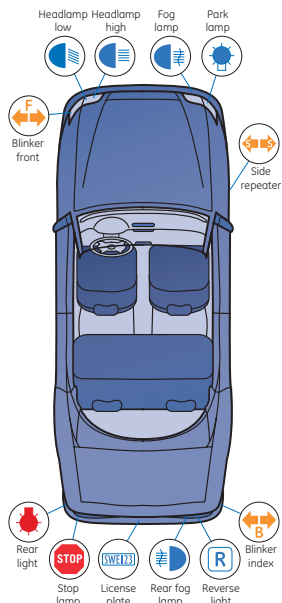

Hyundai - Jeep

Car type	Manufacturing Year	Headlamp low	Headlamp high	Fog lamp front	Blinker front	Side repeater	Park lamp	Blinker index	Stop lamp	Rear (tail) light	Rear fog lamp	Reverse light	License plate
i20 (GB)	2014–	HB3 / H4	HB3 / H4	H8	PY21W	LED	LED / W5W	PY21W	LED / P21/5W	LED / W5W	P21W	P21W	W5W
i20 Coupe	2015–	HB3 / H4	HB3 / H4	H8	PY21W	LED	LED / W5W	PY21W	LED / P21/5W	LED / W5W	P21W	W16W	W5W
i30 (FD)	2007–2011	H7	H1		PY21W		W5W	PY21W	P21/5W	P21/5W	P21/5W	W16W	W5W
i30 CW (FD)	2007–2012	H7	H1	H27W/1	PY21W	LED	W5W	PY21W	P21/5W	P21/5W	P21/5W	W16W	W5W
i30 (GD)	2011–	D1S / H7	H7	H8	PY21W	WY5W	W5W	PY21W	LED / P21/5W	LED / P21/5W	P21W	W16W	W5W
i30 CW (GD)	2012–	D1S / H7	H7	H8	PY21W	WY5W	W5W	PY21W	LED / P21/5W	LED / P21/5W	P21W	W16W	W5W
i30 Coupe (GD)	2012–	D1S / H7	H7	H8	PY21W	WY5W	W5W	PY21W	LED / P21/5W	LED / P21/5W	P21W	W16W	W5W
i40 (VF)	2012–	D1S / H7	H7	H8	PY21W	LED	LED	PY21W	LED	LED	H21W	W16W	W5W
i40 CW (VF)	2011–	D1S / H7	H7	H8	PY21W	LED	LED	PY21W	LED	LED	H21W	W16W	W5W
i800 Bus	2008–	H7	H1		PY21W	WY5W	W5W	PY21W	P21/5W	P21/5W	P21W	W16W	W5W
iLoad Box	2008–	H4	H4	H7	PY21W	WY5W	W5W	PY21W	P21/5W	P21/5W	P21W	W16W	W5W
ix20 (JC)	2010–	H7	H7	H27W/1	P21W	W5W	W5W	P21W	P21/5W	P21/5W	P21W	W16W	W5W
ix35	2008–2009	H7	H7	HB4	PY21W	LED	W5W	PY21W	LED	LED	P21W	W16W	C5W
ix35 (LM, EL, ELH)	2010–	D3S / H7 / HIR2	D3S / H7 / HIR2	H8 / H27W/1	PY21W	LED	LED / W5W	PY21W	LED / P21/5W / P21/5W	LED / P21/5W / W5W	P21W	W16W	W5W
ix55	2008–	D1S / H7	H7	HB4	PY21W	LED	W5W	PY21W	LED	LED	P21W	W16W	C5W
Lantra	1996–	H4	H4	H3	P21W		W5W	PY21W	P21/5W	P21/5W	P21W	P21W	C5W
Matrix	2001–2005	H4	H4	H3	PY21W	WY5W	W5W	P21W	P21/5W	P21/5W	P21W	P21W	W5W
Matrix	2006–2010	H7	H1	H27W/1	PY21W		W5W	PY21W	P21/5W	P21/5W	W16W	W16W	W5W
Pony	1996–	H4	H4		PY21W		W5W	P21W	P21/5W	P21/5W	P21W	P21W	C5W
S Coupé	1993–	H4	H4		P21W		T4W	P21W	P21/5W	P21/5W	P21W	P21W	R5W
Santa Fe	2001–2005	H4	H4	H3	PY21W	WY5W	W5W	P21W	P21/5W	P21/5W	P21W	P21W	W5W
Santa Fe	2006–2009	H7	H7	H27W/2	PY21W	WY5W	H6W	PY21W	P21/5W	P21/5W	P21W	P21W	W5W
SANTA FÉ II (CM)	2006–2012	D1S / H7	H7	H27W/2	PY21W	WY5W	W5W	PY21W	P21/5W	P21/5W	P21W	W16W	W5W
Santa Fe III	2012–	D3S / H7	H7	H8	PY21W	LED	LED/W5W	PY21W	P21/5W	P21/5W	P21W	W16W	W5W
Sonata IV	2002–2005	H7	H7	HB4	P21W	WY5W	W5W	PY21W	P21/5W	P21/5W	P21W	P21W	W5W
SONATA V (NF)	2006–2010	H7	H1	HB4	P21W / PY21W	WY5W	W5W	PY21W	P21/5W	P21/5W	P21W	P21W	W5W
SONATA VI (YF)	2009–	D1S / H7	H7	H27W/2	PY21W		W5W	PY21W	LED	LED	H21W	W16W	C5W