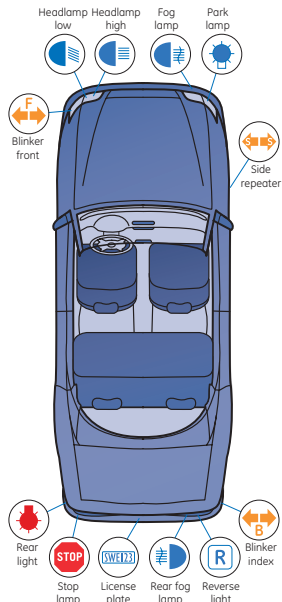

Car type	Manufacturing Year	Headlamp low	Headlamp high	Fog lamp front	Blinker front	Side repeater	Park lamp	Blinker index	Stop lamp	Rear (tail) light	Rear fog lamp	Reverse light	License plate
Note (E11)	2010-	H4	H4	H8	PY21W	WY5W	W5W	W16W	P21/5W	P21/5W	P21W	W16W	W5W
NOTE (E12)	2013-	H4	H4	H11	PY21W	LED	W5W	WY21W	LED	W5W	W21W	W21W	W5W
NP300	2008-	H4	H4		P21W		W5W	P21W	P21/5W	P21/5W	P21W	P21W	W5W
NV200	2010-	H4	H4	H8	PY21W	WY5W	W5W	W16W	P21/5W	P21/5W	P21W	W16W	W5W
NV200 Box	2010-	H4	H4	H8	PY21W	W5W	W5W	PY21W			P21W	P21W	W5W
NV200 EVALIA	2011-	H4	H4	H8	PY21W	W5W	W5W	PY21W			P21W	P21W	W5W
NV400	2010-	H7	H1		PY21W	WY5W	W5W	PY21W	P21/5W	P21/5W	P21W	P21W	C5W
NV400 Box	2011-	H7	H1	H11	PY21W	W5W	W5W	PY21W			P21W	P21W	W5W
NV400 Bus	2011-	H7	H1	H11	PY21W	W5W	W5W	PY21W			P21W	P21W	W5W
NV400 Platform/Chassis	2011-	H7	H1	H11	PY21W	W5W	W5W	P21W	P21W	R10W	P21W	P21W	R10W
Pathfinder	2009-	HB5	HB5	H11	W21/5		W21/5W	W21W	W21/5W	W21/5W		W16W	W5W
Pathfinder (R50)	1997-2004	H4	H4	HB3	PY21W	W5W	W5W	WY21W	W21/5W	W21/5W	W21W	W21W	W5W
Pathfinder (R51)	2005-	H4	H4	H11	P21W	W5W	W5W	P21W	P21/5W	P21/5W	P21W	P21W	W5W
Pathfinder (R51) with Xenon	2005-	D2R Xenon	D2R Xenon	H11	P21W	W5W	W5W	P21W	P21/5W	P21/5W	P21W	P21W	W5W
Patrol	1983-2005	H4	H4	H1	P21W	W5W	W5W	P21W	P21/5W	W5W	P21W	P21W	W5W
Patrol	1998-2010	H4	H4		PY21W	W5W	W5W	P21W	P21/5W	P21/5W	P21W	P21W	C10W
Patrol VI (Y62)	2010-	H11	H9	H8	WY21W	LED	W5W	WY21W	LED	LED	W21W	W16W	W5W
Patrol VI (Y62)	2010-	D2S Xenon	H9	H8	WY21W	LED	W5W	WY21W	LED	LED	W21W	W16W	W5W
PICK UP III (D22)	1998-	H4	H4	H1 / H3	P21W	W5W	W5W	P21W	P21/5W	P21/5W	P21W	P21W	R10W / W5W
Pixo	2009-	H4	H4		PY21W	WY5W		PY21W	P21/5W	P21/5W	P21W	P21W	W5W
Primastar	2008-	H4	H4	H1	PY21W	W5W	W5W	P21W	P21/5W	P21/5W	P21W	P21W	W5W
Primastar (X83)	2002-2007	H4	H4	H1	PY21W	W5W	W5W	P21W	P21/5W	P21/5W	P21W	P21W	W5W
Primera	2002-2007	H7	H7	H11	PY21W	W5W	W5W	P21W	P21/5W	P21/5W	P21W	P21W	W5W
Primera with Xenon	1999-2007	D2S Xenon	H7	H11	PY21W	W5W	W5W	P21W	P21/5W	P21/5W	P21W	P21W	W5W
PULSAR Hatchback (C13)	2014-	LED / H11	H9	H11	WY21W	LED	LED / W5W	WY21W	W21W	W5W	W21W	W16W	W5W
Qashqai	2007-	H7	H7	H11	PY21W	WY5W	W5W	P21W	LED	LED	P21W	P21W	W5W
Qashqai with Xenon	2007-	D2R Xenon	H7	H11	PY21W	WY5W	W5W	P21W	LED	LED	P21W	P21W	W5W