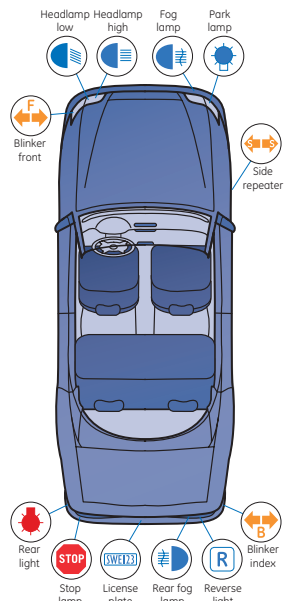

Fiat - Ford

Car type

Manufacturing Year

		Headlamp low	Headlamp high	Fog lamp front	Blinker front	Side repeater	Park lamp	Blinker index	Stop lamp	Rear (tail) light	Rear fog lamp	Reverse light	License plate
PUNTO Van (188)	2000–2009	H1 / H7	H1 / H7	H3	PY21W	WY5W	W5W	PY21W	P21W	R10W	P21W	P21W	W5W
PUNTO Van (199)	2008–	H4	H4	H1	PY21W	WY5W	W5W	P21W	P21W	R5W	P21W	P21W	W5W
Punto/Grande Punto (199)	2005–	H4	H4	H1	PY21W	WY5W	W5W	P21W	P21/5W	R5W	P21W	P21W	W5W
QUBO (225)	2008–	H4	H4	H1	PY21W	W5W	W5W	P21W	P21W	P21/4W	P21/4W	P21W	W5W
Scudo	1996–2007	H4	H4	H3	PY21W	W5W	W5W	P21W	P21W	R5W	P21W	P21W	W5W
Scudo - twin headlights	1996–2007	H1	H1	H1	PY21W	W5W	W5W	P21W	P21W	R5W	P21W	P21W	W5W
SCUDO (270_, 272_)	2007–	H4	H4	H1	PY21W	WY5W	W5W	PY21W	P21/5W	P21/5W	P21W	P21W	W5W
SCUDO Box (220_)	1996–2006	H1 / H4	H1 / H4	H1 / H3	P21W / PY21W	W5W	W5W	P21W	P21W	R5W	P21W	P21W	W5W
SCUDO Box (270_, 272_)	2007–	H4	H4	H1	PY21W	WY5W	W5W	PY21W			P21W	P21W	W5W
SCUDO Platform/Chassis (270_, 272_)	2007–	H4	H4	H1	PY21W	WY5W	W5W	PY21W	P21W	R5W	P21W	P21W	R5W
SEDICI	2006–	H4	H4	H11	PY21W		W5W	P21W	P21/5W	P21/5W	P21W	P21W	W5W
Seicento	2001–2004	H4	H4	H3	PY21W	W5W	W5W	P21W	P21/5W	P21/5W	P21W	P21W	W5W
Seicento	2004–2009	H4	H4		PY21W	WY5W	W5W	P21W	P21/5W	P21/5W	P21W	P21W	W5W
SIENA (178_)	1999–2009	H4 / H7	H3 / H4	H1	PY21W	W5W	W5W	PY21W	P21W	P21/4W	P21/4W	P21W	
Stilo 3a	2004–2007	H7	H7	H1	P21W	WY5W	W5W	P21W	P21/5W	W5W	P21W	P21W	W5W
Stilo Multi Wagon	2002–2007	H2	H7	H1	PY21W	WY5W	W5W	PY21W	P21/5W	P21/5W	P21W	P21W	W5W
Strada (178E)	2003–	H4	H4	H1	PY21W	W5W	W5W	P21W	P21W	P21/4W	P21/4W	P21W	C5W
Strada (178E) - double headlights	2003–	H7	H7	H1	PY21W	W5W	W5W	P21W	P21W	P21/4W	P21/4W	P21W	C5W
STRADA Pickup (178E)	1999–	H1 / H4 / H7	H1 / H4 / H7	H1	PY21W	W5W	W5W	P21W / PY21W	P21W	P21/4W	P21/4W	P21W	C5W
Ulysse (179AX)	2002–2011	H4	H4	H3	P21W		W5W	P21W	P21/5W	R5W	P21W	P21W	W5W
Ford													
B-MAX (JK)	2012–	H7	H1	H11	PY21W	WY5W	W5W	PY21W	P21/5W	P21/5W	H21W	P21W	W5W
B-MAX Van	2012–	H7	H15	H11	PY21W	WY5W	W5W	PY21W	P21/5W	P21/5W	H21W	P21W	W5W
C-Max	2003–2006	H7	H7	H8	PY21W	W5W	W5W	PY21W	P21W	P21/4W	P21/4W	P21W	C5W
C-Max with Xenon	2003–2006	D2S Xenon	H7	H8	PY21W	W5W	W5W	PY21W	P21W	P21/4W	P21/4W	P21W	C5W
C-Max	2010–2011	H7	H1	H11	PY21W	WY5W	W5W	PY21W	P21/5W	P21/5W	P21W	W16W	W5W