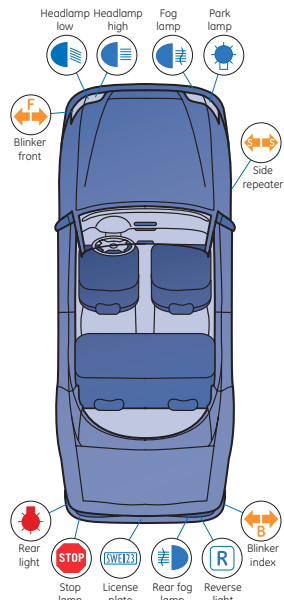

Car type

Manufacturing Year

		Headlamp low	Headlamp high	Fog lamp front	Blinker front	Side repeater	Park lamp	Blinker index	Stop lamp	Rear (tail) light	Rear fog lamp	Reverse light	License plate
3 Convertible (E46)	2000–2007	H7	D2S / H7	H11 / HB4	PY21W	W5W / WY5W	W5W	LED	P21W	P21/4W / Socket Bulb	P21W	P21W	C5W
3 Convertible (E93)	2007–2013	D1S	D1S	H8 / H11		WY5W	H8	LED / PY21W			H21W		C5W / W5W
3 Coupe (E46)	1999–2006	H7	D2S / H7	H11 / HB4	P21W / PY21W	W5W / WY5W	W5W	LED / P21W / PY21W	P21W	P21/4W	P21W	P21W	C5W
3 Coupe (E92)	2006–2013	D1S	D1S	H8 / H11		WY5W	H8	LED / PY21W	W16W		H21W	W16W	W5W
3 Touring (E46)	1999–2005	H7	D2S / H7	HB4	P21W / PY21W	W5W / WY5W	W5W	P21W / PY21W	P21W	P21W / P21/4W	P21W	P21W	C5W
3 Touring (E91)	2008–2012	D1S / H7	D1S / H7	H11 / HB4	LED / PY21W	WY5W	H8	LED / P21W	P21W	P21W	H21W	W16W	C5W
3 Touring (F31)	2012–	D1S / H7	D1S / H7	H8	PY21W		LED / H6W	P21W	P21W	LED	H21W	P21W	LED
4 Convertible (F33, F83)	2013–	D1S / LED	D1S / LED	H8	LED	LED	LED	P21W	H21W	LED	H21W		LED
4 (F32/F82) Coupé with LED	2013–	LED	LED	H8	LED		LED	P21W	H21W	LED	H21W		LED
4 (F32/F82) Coupé with Xenon	2013–	D1S Xenon	D1S Xenon	H8			LED	P21W	H21W	LED	H21W		LED
4 Gran Coupé (F36)	2014–	D1S / LED	D1S / LED	H8	LED	LED	LED	P21W	H21W	LED	H21W		LED
5 (E39)	2000–2005	H7	H7	H8	P21W	WY5W		P21W	P21W		P21W	P21W	C10W
5 (E39) with Xenon	2000–2005	D2S Xenon	H7	H8	P21W	WY5W		P21W	P21W		P21W	P21W	C10W
5 (E60)	2003–2009	H7	H7	HB4	PY21W	WY5W	W5W		P21W	P21W	P21W	W16W	C5W
5 (E60) with Xenon	2003–2009	D2S Xenon	H7	HB4	PY21W	WY5W	W5W		P21W	P21W	P21W	W16W	C5W
5 (F07) Gran Turismo	2010–	H7	H7	H8	LED	LED	LED	LED	LED	LED	LED	W16W	LED
5 (F07) Gran Turismo - Xenon	2010–	D1S Xenon	D1S Xenon	H8	LED	LED	LED	LED	LED	LED	LED	W16W	LED
5 (F10)	2010–	H7	H7	H8	PSY24W	LED	LED	LED	LED	LED	H21W	W16W	LED
5 (F10) with Xenon	2010–	D1S Xenon	D1S Xenon	H8	PSY24W	LED	LED	LED	LED	LED	H21W	W16W	LED
5 (F10, F18)	2009–	LED / D1S / H7	LED / D1S / H7	H8			W5W				H21W	W16W	W5W
5 (F11) Touring	2010–	H7	H7	H8	PSY24W	LED	LED	LED	LED	LED	H21W	W16W	LED
5 (F11) Touring with Xenon	2010–	D1S Xenon	D1S Xenon	H8	LED	LED	LED	LED	LED	LED	H21W	W16W	LED
5 Touring (E61)	2004–2010	D1S / H7	D1S / H7	HB4	PY21W	WY5W	H8	PY21W	P21W	P21W	W16W	W16W	C5W
5 Touring (F11)	2010–	LED / D1S / H7	LED / D1S / H7	H8							H21W	W16W	
6 (E63)	2004–	D2S Xenon	H7	HB4	PY21W	WY5W		PY21W	LED	LED	P21W	P21W	C5W
6 (E64) Convertible	2004–2010	D2S Xenon	H7	HB4	PY21W	WY5W		PY21W	LED	LED	P21W	P21W	
6 (F06) Gran Coupé with LED	2011–	LED	LED	LED	LED	LED	LED	LED	LED	LED		W16W	LED