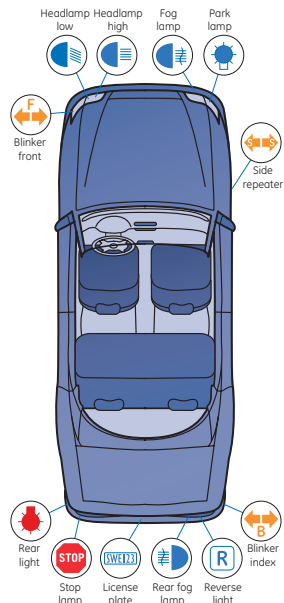

Car type	Manufacturing Year	Headlamp low	Headlamp high	Fog lamp front	Blinker front	Side repeater	Park lamp	Blinker index	Stop lamp	Rear (tail) light	Rear fog lamp	Reverse light	License plate
Journey	2009–	HB4	HB3	H10		WY5W			W21/5W	W21/5W		W21/5W	W5W
JOURNEY	2008–	H11	HB3	H10		WY5W	W5W						W5W
Nitro	2007–2012	H4	H4	H10		WY5W	W5W		P27/7W	P27/7W	P27/7W	W16W	W5W
Viper	2004–2009	HID	HB3	H10		W5W			W21/5W	W5W		W21/5W	W5W
Viper	2010–	HID	HID	H10		W5W		W21/5W	W21/5W	W5W		W21/5W	W5W
Fiat													
500	2008–	H7	H1	H1	WY21W	W5W	W21/5W	PY21W	P21W	R10W	P21W	P21W	C5W
500 (312)	2007–	D1S / H7	H1	H1 / H3	WY21W	WY5W	W21/5W	PY21W	P21W	R10W	P21W	P21W	C5W
500 C	2009–	H7	H1	H1	W5W	W5W	W21/5W	PY21W	P21W	R10W	P21W	P21W	C5W
500 C (312)	2009–	D1S / H7	H1	H1	WY21W	WY5W	W21/5W	PY21W	P21W	R10W	P21W	P21W	C5W
500 C with Xenon	2009–	D1S Xenon	D1S Xenon	H1	W21/5W	W5W	W21/5W	PY21W	P21W	R10W	P21W	P21W	C5W
500 L	2013–	H7	H1	H1	W5W	W5W	W21/5W	PY21W	P21W	R10W	P21W	P21W	C5W
500 L with Xenon	2013–	D1S Xenon	D1S Xenon	H1	W21/5W	W5W	W21/5W	PY21W	P21W	R10W	P21W	P21W	C5W
500 with Xenon	2008–	D1S Xenon	D1S Xenon	H1	W21/5W	W5W	W21/5W	PY21W	P21W	R10W	P21W	P21W	C5W
500 X (334_)	2014–	H4	H4	H8	PY21W	WY5W		P21W	P21W	P21W	P21W	P21W	W5W
Barchetta	1995–2005	H1	HB3		P21W		W5W	P21W	P21W	R5W	P21W	P21W	W5W
Bravo II (198)	2007–2011	H1	H1	H1	PY21W	WY5W	W5W	P21W	P21/5W	R5W	P21W	P21W	W5W
BRAVO II (198)	2007–	D1S / H1	D1S / H1	H11		WY5W	W5W	R10W			P21W	P21W	W5W
Bravo II (198) with Xenon	2007–2011	D1S Xenon	D1S Xenon	H1	PY21W	WY5W	W5W	P21W	P21/5W	R5W	P21W	P21W	W5W
Croma	2005–2011	H1	H1	H11	PY21W	WY5W	W5W	R10W	P21/5W	P21/5W	P21W	P21W	W5W
CROMA (194)	2005–	D1S / H1 / H7	D1S / H1	H1	PY21W	W5W	W5W	PY21W			P21W	P21W	W5W
Croma with Xenon	2005–2011	D1S Xenon	H1	H11	PY21W	WY5W	W5W	R10W	P21/5W	P21/5W	P21W	P21W	W5W
Doblò 119	2001–2010	H7	H1	H1	PY21W	W5W	W5W	PY21W	P21/5W	P21/5W	P21W	P21W	W5W
Doblò 263 (III)	2010–	H7	H1	H1	PY21W	WY5W	W5W	PY21W	P21W	P21/4W	P21/4W	W16W	W5W
DOBLO Box Body / Estate (263)	2010–	H7	H1	H1	PY21W		W5W	PY21W	P21W			W16W	C5W
DOBLO Cargo (223)	2001–	H4	H4	H1	PY21W	WY5W	W5W	P21W	P21/5W	P21/5W	P21W	P21W	W5W