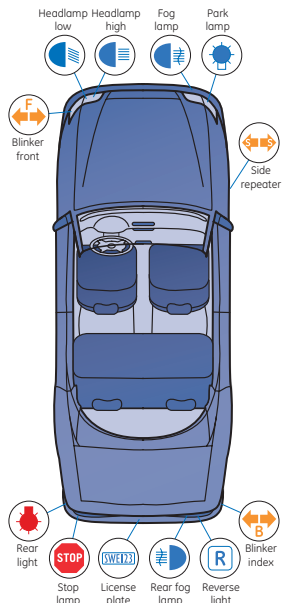

Car type

Manufacturing Year

		Headlamp low	Headlamp high	Fog lamp front	Blinker front	Side repeater	Park lamp	Blinker index	Stop lamp	Rear (tail) light	Rear fog lamp	Reverse light	License plate
C-class Coupe (CL203)	2001–2008	D1S / D2S / H7	D1S / D2S / H7	H7 / HB3 / HB4	PY21W	LED	W5W	PY21W	P21W	P21/4W / R5W	H21W / P21W / P21/4W	P21W	C5W
C-class Coupe (C204)	2011–	D1S / H7	D1S / H7	H11	LED		LED / W5W	LED	P21W	LED	P21W	P21W	
C-class T-Model (S204)	2007–	D1S / H7	D1S / H7	H7 / H11	LED	LED	W5W	LED / PY21W	P21W	P21W	P21W	P21W	W5W
C-class T-Model (S205)	2014–	LED / H7	LED / H7		LED	LED	LED	P21W	LED	LED	LED	W16W	LED
CC Coupé (CL203)	2000–2011	D2S Xenon	H7	HB4	PY21W		W5W	PY21W		R5W	P21/4W	P21W	C5W
Citan	2012–	H4	H4		PY21W	WY5W	W5W	PY21W	P21W	P21W	P21W	P21W	C5W
CLA Coupé (C117)	2013–	H7	H15		P21W		H15	P21W	P21W	P21W	P21W	W16W	LED
CLA Shooting Brake (X117)	2015–	H7	H15		P21W		H15	P21W	P21W	P21W	P21W	W16W	LED
CLC (C204)	2011–	H7	H7	H11			W5W	LED	P21W	LED	P21W	P21W	
CLC (C204) with Xenon	2011–	D1S Xenon	D1S Xenon	H11	LED		LED	LED	P21W	LED	P21W	P21W	
CLC (CL203)	2008–2011	H7	H7	H11	PY21W	LED	W5W	PY21W	P21/5W	P21/5W	H21W	P21W	C5W
CLC (CL203) with Xenon	2008–2011	D1S Xenon	D1S Xenon	H11	PY21W	LED	W5W	PY21W	P21/5W	P21/5W	H21W	P21W	C5W
CLK (C209)	2002–2009	D1S / D2S / H7	H7	H7 / H11 / HB4	PY21W	LED	W5W	P21W	P21W	P21/4W / R5W	P21/4W	P21W	C5W
CLK Cabriolet (A209)	2003–2010	H7	H7	H11	PY21W	LED	W5W	PY21W	P21W	P21/4W	P21/4W	P21W	C5W
CLK Cabriolet (A209) Xenon	2003–2010	D1S Xenon	H7	H11	PY21W	LED	W5W	PY21W	P21W	P21/4W	P21/4W	P21W	C5W
CLK Coupé (C209)	2002–2009	H7	H7	H11	PY21W	LED	W5W	PY21W	P21W	P21/4W	P21/4W	P21W	C5W
CLK Coupé (C209) with Xenon	2002–2009	D1S Xenon	H7	H11	PY21W	LED	W5W	PY21W	P21W	P21/4W	P21/4W	P21W	C5W
CLS (C218)	2011–	LED / D1S	LED / D1S	H11			W5W					W16W	W5W
CLS (C219)	2005–2010	H7	H7	H11	PY21W	W5W	W5W	LED	LED	LED	LED	LED	C5W
CLS (C219)	2004–2009	H7	H7	H11	PY21W	LED	W5W	LED	LED	LED	LED	LED	C5W
CLS (C219) with Xenon	2005–2010	D2R Xenon	D2R Xenon	H11	PY21W	W5W	W5W	LED	LED	LED	LED	LED	C5W
CLS (C219) with Xenon	2004–2009	D2S Xenon	D2S Xenon	H11	PY21W	LED	W5W	LED	LED	LED	LED	LED	C5W
CLS Coupé (W219)	2004–	H7	H7	H11	PY21W	LED	W5W	LED	HiP	HiP	HiP	HiP	C5W
CLS Coupé (W219) Xenon	2004–	D1S Xenon	H7	H11	PY21W	LED	W5W	LED	HiP	HiP	HiP	HiP	C5W
CLS Shooting Brake (X218) with LED	2012–	LED	LED		LED		LED	LED	LED	LED	LED	W16W	LED
CLS Shooting Brake (X218) with Xenon	2012–	D1S Xenon	D1S Xenon		LED		LED	LED	LED	LED	LED	W16W	LED
E Cabriolet (A207)	2010–	H7	H7	H11	PY21W	LED	W5W	HiP	HiP	HiP	HiP	HiP	C5W