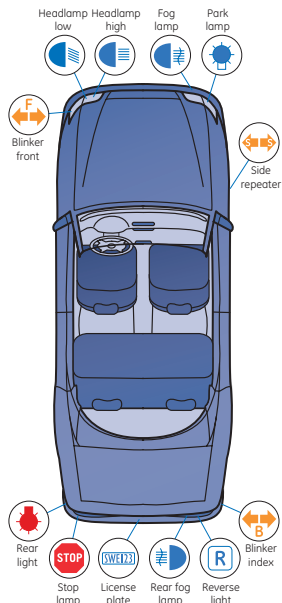

Chrysler - Citroën

Car type

Manufacturing Year

Chrysler

300C	2004–2010	HB4	HB3	H10	PY27/7W			P27/7W	PY27/7W	LED	P27/7W					W3W
300C Touring	2004–2010	HB4	HB3	H10					PY21W	P21/5W	P21/5W					W5W
300C	2010–	HB4	HB3	H10	P27/7W			P27/7W	P27/7W	P27/7W	P27/7W	P27/7W	P27/7W	P27/7W	P27/7W	W5W
300C with Xenon	2010–	D1S Xenon	HB3	H10	P27/7W			P27/7W	P27/7W	P27/7W	P27/7W	P27/7W	P27/7W	P27/7W	P27/7W	W5W
Cherokee	1998–	H4	H4	H3	P21W	W5W	W5W	W5W	P21W	P21/5W	P21/5W	P21W	P21W	P21W	P21W	W5W
Crossfire	2004–2007	H7	H7	HB4	PY21W	W5W	W5W	W5W	PY21W	P21/5W	P21/5W	P21W	P21W	P21W	P21W	
Crossfire Roadster	2004–2008	H7	H7	HB4	PY21W	W5W	W5W	W5W	PY21W	P21/5W	P21/5W	P21W	P21W	P21W	P21W	
Grand Cherokee	1998–	H4	H4	H3	P21W	W5W	W5W	W5W	P21W	P21/5W	P21/5W	P21W	P21W	P21W	P21W	W5W
Grand Voyager V (RT)	2008–	D1S Xenon	H11	PSX24W	P27/7W	LED	W5W	W5W	P27/7W	P27/7W	P27W	P27W	P27W	P27W	P27W	W5W
Neon Mk II	2001–2006	H4	H4	H3	P21W	W5W	W5W	W5W	P21W	P21/5W	P21/5W	P21W	P21W	P21W	P21W	W5W
PT Cruiser	2000–2010	HB4	HB3	HB3	PY27/7W			W5W	P27/7W	P27/7W	P27/7W			P27/7W	P27/7W	W3W
PT Cruiser Convertible	2004–2008	HB4	HB3	HB4	PY21W	W5W	W5W	W5W	P21W	P27/7W	P27/7W	P27/7W	P27/7W	P27/7W	P27/7W	W3W
Sebring (JR)	2001–2006	H4	H4	HB4	P27/7W	W5W	W5W	W5W	P27/7W	P27/7W	W3W	P27/7W	W16W	W16W	W16W	W5W
Sebring Cabrio (JR)	2001–2006	H4	H4	HB4							W5W					W5W
Sebring	2007–2010	HB4	HB3	H10	P27/7W			P27/7W		P27/7W	P27/7W	P27W	P27W	P27W	P27W	W5W
Sebring Convertible	2007–2010	HB4	HB3	H10	P27/7W			P27/7W		P27/7W	P27/7W	P27W	P27W	P27W	P27W	W5W
Voyager IV	2001–2007	H7	H7		PY21W	T4W	T4W	T4W	PY21W	P21/5W	P21/5W	P21W	P21W	P21W	P21W	C5W
Voyager V	2008–2010	H7	H9	H10	PY21W	W5W	W5W	W5W	PY21W	P21/5W	P21/5W	P21W	P21W	P21W	P21W	W5W
Wrangler	1998–	H4	H4	H1	P21W	W5W	W5W	T4W	P21W	P21/5W	P21/5W	P21W	P21W	P21W	P21W	W5W

Citroën

BERLINGO (B9)	2008–	H4	H4	H1 / H11	PY21W	WY5W	W5W	W5W	PY21W				P21W	P21W	P21W	W5W
BERLINGO (MF)	1996–2010	H4	H4		PY21W	W5W / WY5W	W5W	W5W	PY21W	P21/5W	P21/5W	P21W	P21W	P21W	P21W	W5W
BERLINGO Box (B9)	2008–	H4	H4	H1 / H11	PY21W	WY5W	W5W	W5W	PY21W				P21W	P21W	P21W	W5W
BERLINGO Box (M_)	1996–	H4	H4		PY21W	W5W / WY5W	W5W	W5W	PY21W	P21/5W	P21/5W	P21W	P21W	P21W	P21W	W5W
Berlingo II	1999–2008	H4	H4	H1	PY21W	WY5W	W5W	T4W	PY21W	P21/5W	P21/5W	P21W	P21W	P21W	P21W	W5W