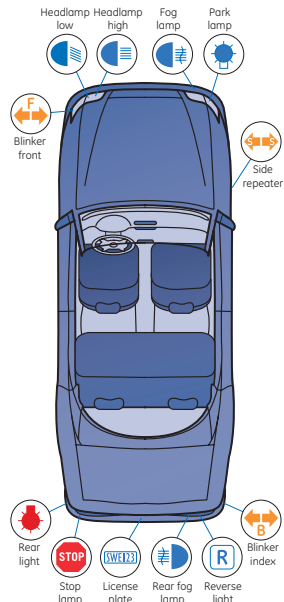

Car type	Manufacturing Year	Headlamp low	Headlamp high	Fog lamp front	Blinker front	Side repeater	Park lamp	Blinker index	Stop lamp	Rear (tail) light	Rear fog lamp	Reverse light	License plate
C4 Grand Picasso I (UA_)	2006–	D1S / H7	H7 / H1	H11	H21W / HY21W	WY5W	H6W	PY21W	P21W	W5W	P21W	P21W	W5W
C4 Grand Picasso II	2013–	H7	H7	H11		LED	LED	PY21W	LED/P21/5W	LED/P21/5W	P21/5W	LED/W16W	W5W
C4 Grand Picasso II with Xenon	2013–		H7	H11	LED	LED	LED	PY21W	LED/P21/5W	LED/P21/5W	P21/5W	LED/W16W	W5W
C4 Grand Picasso with Xenon	2006–	D1S Xenon	D1S Xenon	H11	PY21W	WY5W		PY21W	P21/5W	LED	P21W	P21W	W5W
C4 II (NC)	2009–	D1S / H7	D1S / H1	H11	HY21W / PY21W	LED	P21/5W	PY21W			P21W	P21W	W5W
C4 Picasso	2007–2009	H7	H1	H11	PY21W	WY5W	H6W	PY21W	P21/5W	P21/5W	P21W	P21W	W5W
C4 Picasso	2010–	H7	H1	H11	H21W		H6W	PY21W	P21W	LED	P21W	P21W	W5W
C4 Picasso II	2013–	H7	H7	H11		LED	LED	PY21W	LED/P21/5W	LED/P21/5W	P21/5W	W16W	W5W
C4 Picasso II with Xenon	2013–		H7	H11	LED	LED	LED	PY21W	LED/P21/5W	LED/P21/5W	P21/5W	W16W	W5W
C4 Picasso with Xenon	2007–2009	D1S Xenon	D1S Xenon	H11	PY21W	WY5W	H6W	PY21W	P21/5W	P21/5W	P21W	P21W	W5W
C4 Picasso with Xenon	2010–	D1S Xenon	H7	H11	H21W		H6W	PY21W	P21W	LED	P21W	P21W	W5W
C4 Saloon	2006–2010	D1S / H7	D1S / H1	H11	PY21W	WY5W	W5W	PY21W	P21/5W	P21/5W	P21W	W16W	W5W
C5	2001–2004	H7	H4	H4	PY21W	W5W	W5W	PY21W	P21/5W	P21/5W	P21W	P21W	W5W
C5 with Xenon	2001–2004	D2R Xenon	H1	H1	PY21W	W5W	W5W	PY21W	P21/5W	P21/5W	P21W	P21W	W5W
C5 (RD)	2012–	H7	H1	H8	PSY24W	WY5W	LED	P21W	P21/5W	P21/5W	H21W	H21W	W5W
C5 (RD) with Xenon	2012–	D1S Xenon	D1S Xenon	H8	PSY24W	WY5W	LED	P21W	P21/5W	P21/5W	H21W	H21W	W5W
C5 Break (TD)	2008–	H7	H1	H8	PSY24W	WY5W	W5W	PY21W	P21/5W	P21/5W	H21W	H21W	W5W
C5 Break (TD) with Xenon	2008–	D1S Xenon	D1S Xenon	H8	PSY24W	WY5W	W5W	PY21W	P21/5W	P21/5W	H21W	H21W	W5W
C5 II	2005–2008	H7	H1	H11	PY21W	WY5W	H6W	PY21W	P21/5W	R5W	P21W	P21W	W5W
C5 II with Xenon	2005–2008	D1S Xenon	H1	H11	PY21W	WY5W	H6W	PY21W	P21/5W	R5W	P21W	P21W	W5W
C5 III	2008–	H7	H1	H8	HP24W	WY5W	W5W	P21W	P21/5W	R5W	H21W	H21W	W5W
C5 III (RD_)	2010–	H7	D1S / H1	H8		WY5W	W5W	P21W		R5W	H21W	H21W	W5W
C5 III Break (RW_)	2008–	D1S / H7	D1S / H1	H8		WY5W	W5W	P21W / PY21W		R5W	H21W	H21W	W5W
C5 III with Xenon	2008–	D1S Xenon	D1S Xenon	H8	HP24W	WY5W	W5W	P21W	P21/5W	R5W	H21W	H21W	W5W
C6	2005–	D2S Xenon	D2S Xenon	H11	PY21W	WY5W	W5W	PY21W	P21/5W	W5W	P21W	P21W	W5W
C8	2002–2007	H7	H7	H1	PY21W	WY5W	W5W	H21W	P21/5W	R5W	P21W	P21W	W5W
C8	2008–2010	H7	H7	H1	PY21W	WY5W	W5W	PY21W	P21/5W	P21W	P21W	P21W	W5W