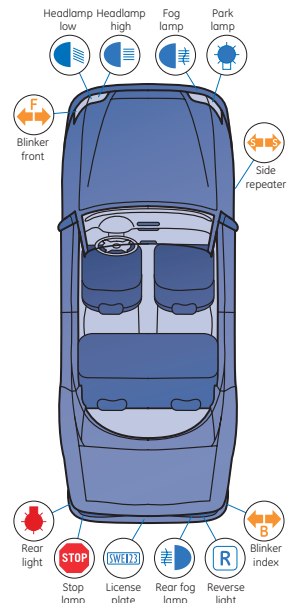

Mazda - Mercedes-Benz

Car type	Manufacturing Year	Headlamp low	Headlamp high	Fog lamp front	Blinker front	Side repeater	Park lamp	Blinker index	Stop lamp	Rear (tail) light	Rear fog lamp	Reverse light	License plate
3 (BM)	2013-	H11	HB3/H15	H11	WY21W	LED	LED/W5W	WY21W	LED/W21/5W	LED/W21/5W	W21W	W21W	W5W
3 (BM) with Xenon	2013-	D4S Xenon	D4S Xenon	H11	WY21W	LED	LED/W5W	WY21W	LED/W21/5W	LED/W21/5W	W21W	W21W	W5W
3 Saloon (BL)	2009-	D2S / H11	D2S / HB3	H11 / HB4	WY21W	LED	W5W	WY21W	W21W / W21/5W	W21/5W	W21W	W21W	W5W
5 (CR19)	2005-2010	H7	H7	HB4	PY21W		W5W	W21W	W21/5W	W21/5W	W21W	W21W	W5W
5 (CR19) with Xenon	2005-2010	D2S Xenon	H7	HB4	PY21W		W5W	W21W	W21/5W	W21/5W	W21W	W21W	W5W
5 (CW)	2010-	H11	HB3	H11	PY21W		W5W	WY21W	W21/5W	W21/5W	W21W	W21W	W5W
5 (CW) with Xenon	2010-	D2S Xenon	HB3	H11	PY21W		W5W	WY21W	W21/5W	W21/5W	W21W	W21W	W5W
6 (GG)	2002-2007	H1	H1	H3	P21W	W5W	W5W	P21W	P21/5W	P21/5W	P21W	P21W	W5W
6 (GH)	2008-2009	H11	H9	H11	WY21W			LED	W21W	LED	W21W	W21W	W5W
6 (GH) with Xenon	2008-2009	D2S Xenon	H9	H11	WY21W			LED	W21W	LED	W21W	W21W	W5W
6	2010-2012	H11	H9	H11	PY21W	WY5W	W5W	PY21W	LED	LED	W21W	W21W	W5W
6 with Xenon	2010-2012	D2S Xenon	D2S Xenon	H11	PY21W	WY5W	W5W	PY21W	LED	LED	W21W	W21W	W5W
6	2013-	H11	H15	H11	WY21W	LED	LED	WY21W	LED	LED	W21W	W21W	W5W
6 with Xenon	2013-	D4S Xenon	D4S Xenon	H11	WY21W	LED	LED	WY21W	LED	LED	W21W	W21W	W5W
6 Estate (GH)	2008-	D1S / H11	D2S / H9	H11	P21W	WY5W	W5W	WY21W			W21W	W21W	W5W
6 Hatchback (GH)	2007-	D2S / H11 / HB4	D2S / H9	H11	P21W	WY5W	W5W	WY21W			W21W	W21W	W5W
6 Saloon (GJ, GH)	2013-	LED / D4S / H11	LED / D4S / H15 / HB3	H11	W21W	LED	LED / W5W	W21W	LED	LED	W21W	W21W	W5W
B 2500	2005-	H1	H1		P21W	W5W	W5W	P21W	P21/5W	W5W	P21W	P21W	T4W
B-SERIE (UN)	1999-2006	H4	H4		PY21W	W5W	W5W	P21W	P21/5W	P21/5W	P21W	P21W	W5W
BT-50 Pick-up (CD, UN)	2007-2015	H4	H4	H11	P21W		W5W	P21W	P21/5W	P21/5W	P21W	P21W	W5W
BT-50 Platform/Chassis (CD, UN)	2006-	H4	H4	H11	P21W		W5W	P21W	P21/5W	P21/5W	P21W	P21W	W5W
BT-50 Pick-up (B22, B32, UP, UR)	2011-	H4	H4		PY21W		W5W	P21W	P21/5W	P21/5W	P21W	P21W	
BT-50 Platform/Chassis (B22, B32, UP, UR)	2011-	H4	H4		PY21W		W5W	P21W	P21/5W	P21/5W	P21W	P21W	
CX-3 (DK)	2015-	LED / H11	LED / H15	LED	PY21W	LED	LED / W5W	WY21W	LED / W21/5W	LED / W21/5W	W21W	W16W	W5W
CX-5	2012-	H11	H15	H11	PY21W		W5W	WY21W	W21/5W	W21/5W	W21W	W16W	W5W
CX-5 with Xenon	2012-	D4S Xenon	D4S Xenon	H11	PY21W		W5W	WY21W	W21/5W	W21/5W	W21W	W16W	W5W
CX-7	2007-	H7	HB3	H11	WY21W		W5W	WY21W	W21/5W	W21/5W	W21W	W21W	W5W