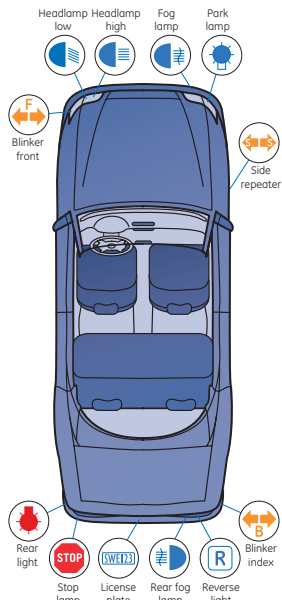

Land Rover - Mazda

Car type	Manufacturing Year	Headlamp low	Headlamp high	Fog lamp front	Blinker front	Side repeater	Park lamp	Blinker index	Stop lamp	Rear (tail) light	Rear fog lamp	Reverse light	License plate
Freelander I	1998–2006	H4	H4		P21W	W5W	W5W	P21W	P21/5W	P21/5W	P21W	P21W	W5W
Freelander II	2007–2014	H7	H7	H11	PY21W	W5W	W5W	PY21W	P21/5W	P21/5W	P21W	P21W	W5W
Freelander II with Xenon	2007–2014	D1S Xenon	H7	H11	PY21W	W5W	W5W	PY21W	P21/5W	P21/5W	P21W	P21W	W5W
Land/Range Rover	1992–	H4	H4		P21W		T4W	P21W	P21/5W	P21/5W	P21W	P21W	W5W
RANGE ROVER EVOQUE (LV)	2011–	D3S / HB3	D3S / HB3	LED		LED	LED		LED	LED		W16W	LED
RANGE ROVER III (LM)	2002–2012	D1S / D2S / D3S / H7	D1S / D2S / D3S / H7	H7 / H11	LED / P21W	WY5W	R5W / W5W	LED / PY21W	P21/5W	P21/5W / R5W	P21W	H6W	C5W
Range Rover IV	2012–	D3S Xenon	D3S Xenon	LED	LED	LED	LED	LED	LED	LED	LED	LED	LED
RANGE ROVER SPORT (LS)	2005–2013	D2S / D3S / H7	H7	H11	PY21W	W5W	W5W	LED / P21W	LED / P21/5W	LED / P21/5W	P21W	P21W	W5W
RANGE ROVER SPORT (LW)	2013–	D3S / HB3	D3S / HB3	LED	LED	LED	LED	LED	LED	LED		LED	LED
Lexus													
CT (ZWA1_)	2010–	LED / H11	HB3	H11	WY21W	LED	LED	WY21W	LED	LED	W16W	W16W	W5W
ES (ACV40, GSV40)	2006–2012	D4S / H7	HB3	HB4	WY21W		W5W	WY21W	W21/5W	W5W / W21/5W	W21W	W16W	
ES (AVV60, GSV60, ASV60)	2012–	H11	HB3	H16	WY21W	LED	LED	WY21W	LED	LED	W21W	W16W	LED
ES (AVV60, GSV60, ASV60) with Xenon	2012–	D4S Xenon	HB3	H16	WY21W	LED	LED	WY21W	LED	LED	W21W	W16W	LED
GS (GRS19, UZS19, URS19)	2005–2011	D4S	HB3	HB4	WY21W		W5W	WY21W	LED	LED	W21W	W21W	LED
GS (GRL1, GWL1) with LED	2012–	LED	LED	H11	WY21W		LED	W21W	LED	LED	LED	W16W	LED
GS (GRL1, GWL1) with Xenon	2012–	D4S Xenon	D4S Xenon	H11	WY21W		LED	W21W	LED	LED	LED	W16W	LED
GS 450h	2006–2011	D2S Xenon	HB3	HB4	PY21W		W5W	P21W	LED	LED	W21W	W21W	LED
GS II	2005–2011	D2S Xenon	HB3	HB4	PY21W		W5W	P21W	LED	LED	P21W	P21W	
GX (URJ15_)	2009–	LED / D4S / H11	H9 / HB3	LED / H11	WY21W	LED	LED / W5W	WY21W	LED	LED	W21W	W16W	
IS C (GSE2_)	2009–	D4S / H11	HB3	H11	WY21W		W5W	WY21W	LED	LED	W21W	W16W	
IS I (JCE1_, GXE1_)	1999–2005	D2R / HB4	HB3	H3	PY21W	WY5W	W5W	PY21W	P21/5W		W21W	W16W	W5W
IS II (GSE2_, ALE2_, USE2_)	2005–2013	D4S / H11	HB3	H11 / HB4	WY21W	LED	W5W	W21W	LED	LED	W21W	W16W	LED
IS III with LED	2013–	LED	LED	H16	WY21W	LED	LED	WY21W	LED	LED		W16W	LED
IS III with Xenon	2013–	D4S Xenon	D4S Xenon	H16	WY21W	LED	LED	WY21W	LED	LED		W16W	LED
IS-F	2008–	H11	HB3	HB4	PY21W		W5W	W21W				W16W