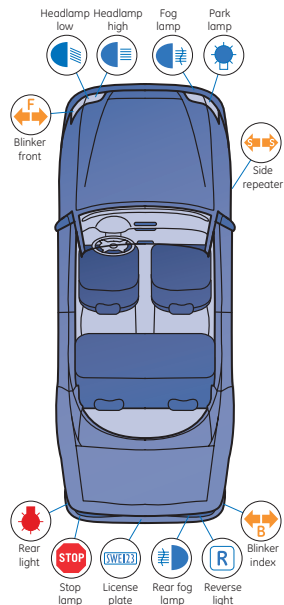

Car type

Car type	Manufacturing Year	Headlamp low	Headlamp high	Fog lamp front	Blinker front	Side repeater	Park lamp	Blinker index	Stop lamp	Rear (tail) light	Rear fog lamp	Reverse light	License plate
Yeti with Xenon	2009–	D1S Xenon	H4	H7	PY21W	WY5W	W5W	PY21W	P21W	W5W	P21W	P21W	C5W
Yeti (5L)	2011–	H4	H4	H7	PY24W	LED	W5W	PY21W	P21W	W5W	P21W	P21W	C5W
Yeti (5L) with Xenon	2011–	D1S Xenon	D1S Xenon	H7	PY24W	LED	W5W	PY21W	P21W	W5W	P21W	P21W	C5W

Smart

FORFOUR (454)	2004–2006	H7	H7	H8	P21W		W5W	P21W	P21/5W	P21/5W	P21W	P21W	W5W
FORFOUR Hatchback (453)	2014–	H4	H4	H16	PY21W		LED	PY21W	LED / P21/5W	LED / P21/5W	LED / P21W	W16W	W5W
FORTWO Cabrio (450)	2004–2007	H7	H1	H3	PY21W	WY5W	W5W	P21W	P21/5W	W5W	P21W	P21W	C5W
FORTWO Cabrio (451)	2007–	H7	H7	H11	PY21W	WY5W	W5W	PY21W	P21/5W	P21/5W	P21W	P21W	C5W
FORTWO Coupe (450)	2004–2007	H7	H1	H3	PY21W	WY5W	W5W	P21W	P21/5W	P21/5W	P21W	P21W	C5W
FORTWO Coupe (451)	2007–	H7	H7	H11	PY21W	WY5W	W5W	PY21W	P21/5W	P21/5W	P21W	P21W	C5W
FORTWO Coupe (453)	2014–	H4	H4	H16	PY21W		LED	PY21W	LED / P21/5W	LED / P21/5W	LED / P21W	W16W	W5W
ROADSTER (452)	2003–2005	H7	H1	H3	PY21W	WY5W	W5W	P21W	P21/5W	P21/5W	P21W	P21W	C5W
ROADSTER Coupe (452)	2003–2005	H7	H1	H3	PY21W	WY5W	W5W	P21W	P21/5W	P21/5W	P21W	P21W	C5W

Ssangyong

Actyon	2006–	H4	H4	H27W	P21W	WY5W	W5W	PY21W	P21/5W	P21/5W	P21W	W16W	W5W
Actyon Sports	2007–2007	H4	H4	H27W/2	PY21W	W5W	W5W	PY21W	P21/5W	P21/5W	P21W	W16W	W5W
Korando (KJ)	1997–2006	H4	H4	H3	P21W	W5W	W5W	P21W	P21/5W	P21/5W	P21W	P21W	W5W
Korando	2010–	H4	H4	H27W/2	PY21W	LED	W5W	P21W	P21/5W	P21/5W	P21W	P21W	W5W
KORANDO Cabrio (KJ)	1997–2006	H4	H4	H3	P21W	W5W	W5W	P21W	P21/5W	P21/5W	P21W	P21W	W5W
Kyron	2005–	H7	H1	H27W	P21W	W5W	W5W	PY21W	P21/5W	P21/5W	P21W	W16W	W5W
Musso	1997–2006	H4	H4	H1	PY21W	W5W	W5W	P21W	P21/5W	P21/5W	P21W	P21W	W5W
REXTON (GAB_)	2002–	H7	H1	H27W/1	PY21W	W5W	W5W	PY21W	P21/5W	W5W	P21W	W16W	W5W
Rodius	2006–	H7	H7	H27W	PY21W	W5W	W5W	P21W	P21/5W	P21/5W	P21W	P21W	W5W
Stavic	2005–	H7	H7	H27W/1	PY21W	W5W	W5W	PY21W	P21/5W	P21/5W	P21W	P21W	W5W
Tivoli	2015–	H7	H1	H16	PY21W		LED	PY21W	LED	LED	P21W	W16W	W5W