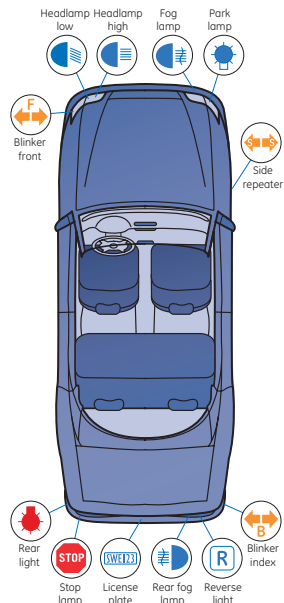

Alfa Romeo

Car type

Manufacturing Year

Alfa Romeo

		Headlamp low	Headlamp high	Fog lamp front	Blinker front	Side repeater	Park lamp	Blinker index	Stop lamp	Rear (tail) light	Rear fog lamp	Reverse light	License plate
147 (937)	2001–2010	H7	H1	H1	PY21W	W5W	H6W	P21W	P21/5W	P21/5W	P21W	P21W	W5W
147 with Xenon	2001–2010	D2S Xenon	H1	H1	PY21W	W5W	H6W	P21W	P21/5W	P21/5W	P21W	P21W	W5W
156 (932)	1998–2006	H7	H1	H1	PY21W	W5W	H6W	P21W	P21/5W	P21/5W	P21W	P21W	W5W
156 with Xenon	1998–2006	D2S Xenon	H1	H1	PY21W	W5W	H6W	P21W	P21/5W	P21/5W	P21W	P21W	W5W
156 Sportwagon (932)	2000–2006	D2S	H1	H1	PY21W	W5W	H6W	P21W	P21/5W	P21/5W	P21W	P21W	P21W / W5W
156 GTA	2002–2005	H7	H1	H1	PY21W	W5W	H6W	P21W	P21/5W	P21/5W	P21W	P21W	W5W
159	2006–2011	H7	H7	H7	PY21W	W5W	W5W	P21W	P21/5W	P21/5W	P21W	P21W	W5W
159 with Xenon	2006–2011	D1S Xenon	H1	H7	PY21W	W5W	W5W	P21W	P21/5W	P21/5W	P21W	P21W	W5W
159 (939)	2005–2011	H7	H7	H1	PY21W	WY5W	W5W	PY21W			P21W	P21W	W5W
159 Sportswagon	2006–2009	H7	H7	H1	PY21W	WY5W	W5W	P21W	P21/5W	W5W	P21W	P21W	W5W
159 Sportswagon with Xenon	2006–2009	D1S Xenon	H1	H1	PY21W	WY5W	W5W	P21W	P21/5W	W5W	P21W	P21W	W5W
159 Sportswagon (939)	2009–2011	H7	H7	H1	PY21W	WY5W	W5W	PY21W		W5W	P21W	P21W	W5W
159	2009–2011	H7	H7	H1	PY21W	WY5W	W5W	P21W	P21/5W	P21/5W	P21W	P21W	W5W
159 with Xenon	2009–2011	D1S Xenon	D1S Xenon	H1	PY21W	WY5W	W5W	P21W	P21/5W	P21/5W	P21W	P21W	W5W
166 (936)	1999–2006	H7	H7	H3	PY21W	WY5W	H6W	PY21W	P21/5W	P21/5W	P21W	P21W	W5W
166 with Xenon	1999–2006	D2S Xenon	H7	H3	PY21W	WY5W	H6W	PY21W	P21/5W	P21/5W	P21W	P21W	W5W
166 (930)	2007–2008	H7	H7	H3	PY21W	WY5W	H6W	LED	P21/5W	P21/5W	P21W	P21W	W5W
166 (930) with Xenon	2007–2008	D1S Xenon	H1	H3	PY21W	WY5W	H6W	LED	P21/5W	P21/5W	P21W	P21W	W5W
4C	2013–	D2S / LED	D2S / LED / H7		PY21W		LED		LED	LED	W16W		W5W
4C SPIDER (960)	2015–	D2S / LED / H7	D2S / LED / H7		PY21W		LED	P21W	LED	LED	W16W		W5W
Brera	2006–2010	H7	H7	H1	PY21W	W5W	W5W	P21W	P21/5W	P21/5W	P21W	P21W	W5W
Brera with Xenon	2006–2011	D1S Xenon	H1	H7	PY21W	W5W	W5W	P21W	P21/5W	P21/5W	P21W	P21W	W5W
Crosswagon Q4	2004–2007	H1	H1	H1	PY21W	WY5W	H6W	P21W	P21/5W	P21/5W	P21W	P21W	W5W
Giulietta (940)	2010–	H7	H1	H3	PY24W	LED	LED	R10W	LED	LED	H21W	P21W	W5W
Giulietta (940) with Xenon	2010–	D1S Xenon	D1S Xenon	H3	PY24W	LED	LED	R10W	LED	LED	H21W	P21W	W5W
GT	2004–2007	H7	H7	H1	PY21W	W5W	H6W	P21W	P21/5W	P21/5W	P21W	P21W	W5W