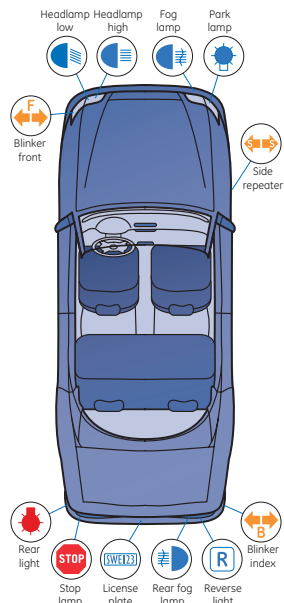

Dacia - Dodge

Car type

Manufacturing Year

		Headlamp low	Headlamp high	Fog lamp front	Blinker front	Side repeater	Park lamp	Blinker index	Stop lamp	Rear (tail) light	Rear fog lamp	Reverse light	License plate
Logan	2004–	H4	H4	H11	PY21W	WY5W	W5W	P21W	P21/5W	P21/5W	P21W	P21W	W5W
LOGAN (LS_)	2006–	H4	H4	H11	PY21W	WY5W	W5W	PY21W			P21W	P21W	W5W
LOGAN EXPRESS (FS_)	2009–	H4	H4	H11	PY21W	WY5W	W5W	PY21W			P21W	P21W	W5W
Logan II (4S_) with double headlamp	2012–	H7	H1	H16	PY21W	WY5W	W21/5W	PY21W	P21/5W	P21/5W	P21W	P21W	W5W
Logan II (4S_) with single headlamp	2012–	H4	H4	H16	PY21W	WY5W	W21/5W	PY21W	P21/5W	P21/5W	P21W	P21W	W5W
Logan MCV	2007–	H4	H4	H11	PY21W	WY5W	W5W	P21W	P21/5W	P21/5W	P21W	P21W	W5W
LOGAN II MCV (7S_)	2013–	H4 / H7	H1 / H4	H16	PY21W	WY5W	W21/5W	P21/5W	P21/5W	P21/5W	P21W	P21W	W5W
LOGAN MCV (KS_)	2007–	H4	H4	H11	PY21W	WY5W	W5W	P21W			P21W	P21W	W5W
LOGAN Pickup (US_)	2008–	H4	H4	H11	PY21W		W5W	PY21W			P21W	P21W	W5W
Sandero	2008–	H4	H4	H11	PY21W	W5W	W5W	PY21W	P21/5W	P21/5W	P21W	P21W	W5W
Sandero II with double headlamp	2013–	H7	H1	H16	PY21W	WY5W	W21/5W	PY21W	P21/5W	P21/5W	P21W	P21W	W5W
Sandero II with single headlamp	2013–	H4	H4	H16	PY21W	WY5W	W21/5W	PY21W	P21/5W	P21/5W	P21W	P21W	W5W
Solenza	2003–2005	H4	H4	H11	PY21W	WY5W	W5W	PY21W	P21/5W	P21/5W	P21W	P21W	W5W

Daewoo

Evanda	2002–2005	H1	H1	H3	P21W	W5W	W5W	P21W	P21/5W	P21/5W	P21W	P21W	W5W
Kalos	2002–2005	H4	H4	H3	P21W	W5W	W5W	PY21W	P21/5W	R5W	P21W	P21W	W5W
Korando	1999–	H4	H4	H3	P21W	W5W	W5W	P21W	P21/5W	P21/5W	P21W	P21W	W5W
KORANDO (KJ)	1999–2004	H4	H4	H3	P21W	W5W	W5W	P21W			P21W	P21W	W5W
KORANDO Cabrio (KJ)	1999–	H4	H4	H3	P21W	W5W	W5W	P21W	P21/5W	P21/5W	P21W	P21W	W5W
Lacetti hatchback	2004–	H7	H1	H27W/1	PY21W	WY5W	W5W	PY21W	P21/5W	P21/5W	P21W	P21W	W5W
LANOS (KLAT)	1997–2005	H4	H4	H3	PY21W	W5W	W5W	P21W / PY21W	P21/5W	P21/5W	P21W	P21W	W5W
Leganza	1997–2004	H1	H3	H3	P21W	W5W	W5W	PY21W	P21/5W	P21/5W	P21W	P21W	W5W
MATIZ (KLYA)	1998–2005	H4	H4	H3	P21W	W5W	W5W	P21W	P21/5W	P21/5W / W5W	P21W	P21W	W5W
MUSSO (FJ)	1999–2004	H4	H4	H3	PY21W	W5W	W5W	PY21W	P21W	R5W	P21W	P21W	W5W
NUBIRA Saloon (KLAN)	2003–2005	H1	H1	H3	PY21W	W5W / WY5W	W5W	PY21W	P21/5W	P21/5W	P21W	P21W	W5W
REZZO (KLAU)	2000–	H4	H4	H3	P21W	W5W	W5W	PY21W	P21/5W	P21/5W	P21W	P21W	W5W