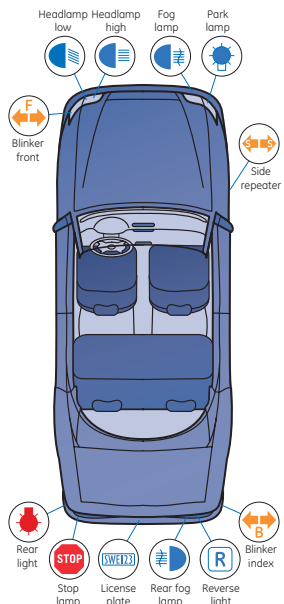

Car type	Manufacturing Year	Headlamp low	Headlamp high	Fog lamp front	Blinker front	Side repeater	Park lamp	Blinker index	Stop lamp	Rear (tail) light	Rear fog lamp	Reverse light	License plate
CHEROKEE (KL)	2013-	D3S / HIR2	D3S / HIR2	H11	WY21W	LED	LED	WY21W	LED	LED	W21W	W16W	W5W
Commander	2005-2010	H11	HB3	H10	P27/7W	WY5W	P27/7W	P27W	P27/7W	P27/7W	P27W	P27W	W5W
COMPASS (MK49)	2006-	H4 / H11	H4 / HB3	H10 / H11	WY21W		W5W	WY21W	LED / P27/7W	LED / P27/7W	P27/7W / W21W	W16W / W21W	W5W
GRAND CHEROKEE II (WJ, WG)	1999-2005	HB4A	HB3A	H3	P27/7W		T4W	P27/7W	P21/5W		P21W	P21W	W5W
Grand Cherokee III (WH, WK)	2005-2010	H11	HB3	H10	W21/5W	WY5W		W21/5W	W21/5W	W21/5W	P21W	W21/5W	W5W
GRAND CHEROKEE IV (WK, WK2)	2010-	D1S	D1S		WY21W	LED	W5W	WY21W			W21W	W16W	W5W
Liberty	2010-	H4	H4	H10	P27/7W	WY5W	W5W	P27/7W	P27/7W	P27/7W	P21W	P27/7W	W5W
PATRIOT (MK74)	2007-	H4	H4				W5W					W16W	W5W
Wrangler II	2002-2006	H4	H4	H3	P21W		T4W	P21W	P21/5W	P21/5W	P21W	P21W	W5W
WRANGLER III (JK)	2007-	H4	H4				W5W		P27/7W	P27/7W	P27/7W	W16W	W5W
Kia													
Carens II	2002-2006	H4	H4		PY21W	WY5W	W5W	PY21W	P21/5W	P21/5W	P21W	P21W	W5W
CARENS III (UN)	2006-2012	H7	H1	H27W/2	PY21W	WY5W	W5W	P21W			P21W	P21W	C5W / W5W
Carens IV	2013-	H7	H7	H8	PY21W	WY5W	LED	PY21W	LED/P21/5W	LED/P21/5W	P21W	W16W	W5W
Carens IV with Xenon	2013-	D3S Xenon	H7	H8	PY21W	WY5W	LED	PY21W	LED/P21/5W	LED/P21/5W	P21W	W16W	W5W
Carnival II	2001-2005	H7	H1		PY21W	WY5W	W5W	P21W	W21/5W	W21/5W	P21W	P21W	W5W
Carnival III	2006-2012	H7	H7	H8	PY21W	WY5W	W5W	PY21W	W21/5W	W21/5W	P21W	W16W	W5W
CEE'D Sportswagon (JD)	2012-	D1S / H7	H7	H8	PY21W	WY5W	LED / P21/5W / W5W	PY21W	LED / P21/5W	LED / P21/5W	P21W	P21W	W5W
CEE'D Hatchback (ED)	2006-2012	H7	H1	H27W/2	PY21W	WY5W	W5W	P21W	P21/5W	P21/5W	P21W	P21W	C5W
Cee'd	2007-2009	H7	H1		PY21W	WY5W	W5W	P21W	P21/5W	P21/5W	P21W	P21W	C5W
Cee'd SW	2007-2009	H7	H1		PY21W	WY5W	W5W	PY21W	P21/5W	P21/5W	P21W	P21W	C5W
Cee'd	2010-2012	H7	H7	H27W/1	PY21W	WY5W	W5W	PY21W	P21/5W	R5W	P21W	P21W	C5W
Cee'd	2013-	H7	H7	H8	PY21W	WY5W	LED/W5W	P21W	P21/5W	LED	P21W	W16W	W5W
Cee'd with Xenon	2013-	D1S Xenon	H7	H8	PY21W	WY5W	LED/W5W	P21W	P21/5W	LED	P21W	W16W	W5W
Cerato	2005-2010	H4	H4	HB4	PY21W	WY5W	W5W	PY21W	P21/5W	W5W	P21W	P21W	W5W
K2500	2003-	H4	H4		P21W	W5W	W5W	P21W	P27/7W	P27/7W	P27W	P27W	R10