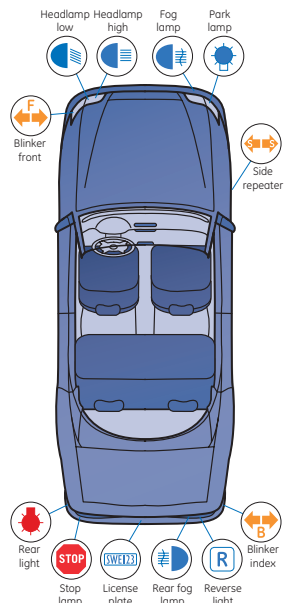

Car type	Manufacturing Year	Headlamp low	Headlamp high	Fog lamp front	Blinker front	Side repeater	Park lamp	Blinker index	Stop lamp	Rear (tail) light	Rear fog lamp	Reverse light	License plate
Beetle with Xenon	2007–2010	D2S Xenon	H7	H1		LED	W5W	PY21W	P21/5W	P21/5W	P21W	P21W	W5W
Beetle (5C1)	2011–	D8S / H4	D8S / H4	H8	H21W	LED	W21/5W	P21W	W21/5W	W21/5W	LED	W16W	W5W
BORA (1J2)	1998–2005	D2S / H4	H4 / H7	H3	H21W / PY21W	W5W / WY5W	H6W / W5W	P21W	P21W	R5W	P21W	P21W	C5W
BORA Estate (1J6)	1999–2005	D2S / H4	H4 / H7	H3	H21W / PY21W	W5W / WY5W	H6W / W5W	P21W	P21W	P21/5W / R5W	P21W	P21W	C5W
Caddy	2004–2010	H7	H7	H11	PY21W		W5W	PY21W	P21W	P21/4W	P21W	P21W	W5W
Caddy III	2011–	H4	H4	HB4	PY21W	WY5W	P21/5W	PY21W	P21W	P21/4W	P21/4W	P21W	C5W
Caddy III - double headlights	2011–	H7	H15	HB4	PY21W	WY5W	W5W	PY21W	P21W	P21/4W	P21/4W	P21W	C5W
CADDY III Box (2KA, 2KH, 2CA, 2CH)	2004–	D3S / H4 / H7	D3S / H1 / H4 / H15	H11 / HB4	PY21W	W5W / WY5W	P21W / W5W	PY21W	P21W		P21W / P21/4W	P21W	C5W
CADDY III Estate (2KB, 2KJ, 2CB, 2CJ)	2004–	D3S / H4 / H7	D3S / H1 / H4 / H15	H11 / HB4	PY21W	W5W / WY5W	P21W / W5W	PY21W	P21W		P21W / P21/4W	P21W	C5W
CADDY IV Box (SAA, SAH)	2015–	D8S / H4 / H7	D8S / H4 / H7	H11	H21W		LED / W5W / W21/5W	P21W	P21W	W5W	P21W	P21W	LED / C5W
CADDY IV Estate (SAB, SAJ)	2015–	D8S / H4 / H7	D8S / H4 / H7	H11	H21W		LED / W5W / W21/5W	P21W	P21W	W5W	P21W	P21W	LED / C5W
CC with Xenon	2011–	D3S Xenon	D3S Xenon	H8		LED	LED	PY21W	LED	LED	LED	W16W	LED
Crafter	2006–	H7	H7	HB4	P21W		W5W	P21W	P21W	P21/5W	P21W	P21W	W5W
CRAFTER 30-35 Bus (2E_)	2006–	H7	H7	HB4	PY21W	P21W	P21/5W / W5W	PY21W			P21W	P21W	W5W
CRAFTER 30-50 Box (2E_)	2006–	H7	H7	HB4	PY21W	P21W	P21/5W / W5W	PY21W			P21W	P21W	W5W
CRAFTER 30-50 Platform/Chassis (2F_)	2006–	H7	H7	HB4	PY21W	P21W	P21/5W / W5W	PY21W	P21W	R5W	P21W	P21W	R5W
Eos	2006–2008	H7	H7	HB4	P21W	W5W	W5W	LED	LED	LED	P21W	P21W	W5W
Eos	2008–2010	H7	H7	HB4	PY21W	LED	W5W	LED	LED	LED	P21W	P21W	C5W
Eos with Xenon	2008–2010	D1S Xenon	D1S Xenon	HB4	PY21W	LED	W5W	LED	LED	LED	P21W	P21W	C5W
Eos	2011–	H7	H7	HB4	WY21W	LED	W5W	LED	LED	LED	W16W	W16W	W5W
Eos with Xenon	2011–	D3S Xenon	D3S Xenon	HB4	PSY24W	LED	LED	LED	LED	LED	W16W	W16W	LED
Fox	2006–2012	H4	H4	H3	PY21W	WY5W	W5W	PY21W	P21/5W	P21/5W	P21W	P21W	W5W
GOLF ALLTRACK (BA5)	2014–	D3S / H7	D3S / H15	H11	H21W	LED	LED / H15	WY21W	W21W	W21W	W21W	W16W	LED
GOLF IV (1J1)	1997–2005	D2S / H7	H1 / H7	H3	H21W / PY21W	W5W / WY5W	H6W / W5W	P21W / PY21W	P21W	R10W	P21W	P21W	C5W
GOLF IV Estate (1J5)	1999–2006	D2S / H7	H1 / H7	H3	H21W / PY21W	W5W / WY5W	W5W	P21W / PY21W	P21/5W	P21/5W / R5W	P21W	P21W	C5W
Golf Plus	2010–2013	H7	H7 / H15	HB4	PY21W	LED	W5W	LED	LED	LED	P21W	P21W	W5W
Golf Plus with Xenon	2010–	D1S Xenon	D1S Xenon	HB4	H21W	LED	W21/5W	LED	LED	LED	P21W	P21W	W5W