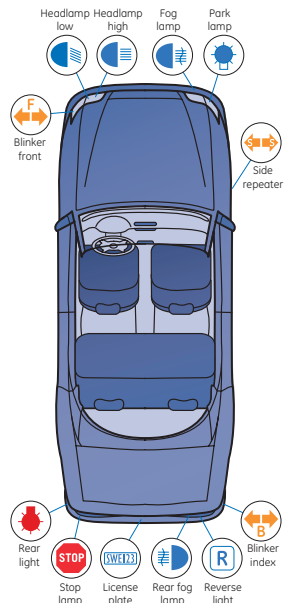

Peugeot - Renault

Car type	Manufacturing Year	Headlamp low	Headlamp high	Fog lamp front	Blinker front	Side repeater	Park lamp	Blinker index	Stop lamp	Rear (tail) light	Rear fog lamp	Reverse light	License plate
BIPPER Tepee	2008–	H4	H4	H1	PY21W	WY5W	W5W	PY21W	P21W			P21W	C5W
Bipper Van	2008–	H4	H4	H1	PY21W	WY5W	W5W	PY21W	P21W	P21/4W	P21/4W	P21W	C5W
Boxer	2002–2006	H7	H1	H1	P21W	W5W	R5W	P21W	P21W	P21/4W	P21/4W	P21W	C5W
BOXER Box	2007–	H7	H1 / H7	H1	PY21W / WY21W	WY5W / W16W	W5W	PY21W			P21W	P21W	C5W
BOXER Bus	2011–	H7	H1 / H7	H1	PY21W / WY21W	WY5W / W16W	W5W	PY21W			P21W	P21W	C5W
Boxer II	2007–	H7	H1	H1	PY21W	W16W	W5W	PY21W	P21/5W	P21/5W	P21W	P21W	C5W
BOXER Platform/Chassis	2011–	H7	H1	H1	PY21W / WY21W	WY5W / W16W	W5W	P21W	P21W	R5W	P21W	P21W	R5W
EXPERT (224)	1996–2006	H4	H4	H3	P21W	W5W / WY5W	W5W	P21W	P21/5W	P21/5W	P21W	P21W	W5W
EXPERT Box (VF3A_, VF3U_, VF3X_)	2007–	H4	H4	H1	PY21W	WY5W	W5W	PY21W			P21W	P21W	W5W
EXPERT Platform/Chassis	2007–	H4	H4	H1	PY21W	WY5W	W5W	P21W	P21W	R5W	P21W	P21W	R5W
Expert Teepee	2007–	H4	H4	H1	PY21W	WY5W	W5W	PY21W	P21/5W	P21/5W	P21W	P21W	W5W
Fluence ZE	2012–	H7	H7	H11	PY21W	W5W	W5W	PY21W	P21/5W	P21/5W	P21W	W16W	W5W
Fluence ZE with Xenon	2012–	D1S Xenon	H7	H11	PY21W	W5W	W5W	PY21W	P21/5W	P21/5W	P21W	W16W	W5W
iON	2010–	H11	HB3	H8	W21W	WY5W	W5W	WY21W	LED	LED	W21W	W21W	W5W
Partner	2002–2007	H4	H4		PY21W	W5W	W5W	PY21W	P21/5W	P21/5W	P21W	P21W	W5W
PARTNER Box	2008–	H4	H4	H1	PY21W	WY5W	W5W	PY21W			P21W	P21W	W5W
PARTNER Combispace (5F)	1996–2011	H4	H4	H1 / H3	PY21W	W5W / WY5W	W5W	PY21W	P21/5W	P21/5W	P21W	P21W	W5W
PARTNER Platform/Chassis	2009–	H4	H4	H1	PY21W	WY5W	W5W	P21W	P21W	R5W	P21W	P21W	C5W
PARTNER Tepee	2008–	H4	H4	H1	PY21W	WY5W	W5W	PY21W			P21W	P21W	W5W
Partner Tepee/Van	2008–	H4	H4	H1	PY21W	WY5W	W5W	PY21W	P21/5W	P21/5W	P21W	P21W	W5W
RCZ	2009–	H7	H1	H8	PY21W		P21/5W	LED	P21/5W	LED	P21W	P21W	W5W
RCZ with Xenon	2009–	D1S Xenon	H1	H8	PY21W		P21/5W	LED	P21/5W	LED	P21W	P21W	W5W
Porsche													
911 (991)	2011–	LED / D3S	LED / D3S		LED	LED	LED	LED	LED	LED	LED	LED	LED
911 (996)	1997–2007	H7	H7	H7	PY21W	WY5W	W5W	PY21W	P21W	R5W	P21W	P21W	C5W
911 (996) with Xenon	1997–2007	D2S Xenon	D2S Xenon	H7	PY21W	WY5W	W5W	PY21W	P21W	R5W	P21W	P21W	C5W