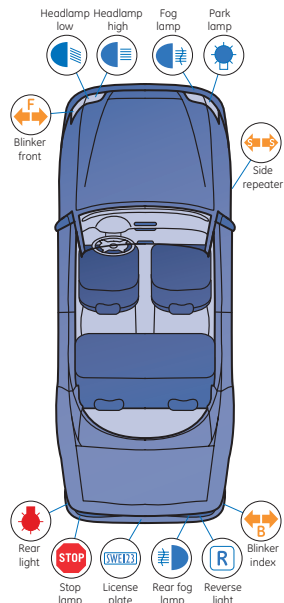

Car type	Manufacturing Year	Headlamp low	Headlamp high	Fog lamp front	Blinker front	Side repeater	Park lamp	Blinker index	Stop lamp	Rear (tail) light	Rear fog lamp	Reverse light	License plate
M-class (W164)	2005–2010	H7	H7	H11	PY21W	WY5W	W5W	PY21W	P21W	P21W	P21W	P21W	C5W
M-class (W164) with Xenon	2005–2010	D1S Xenon	H7	H11	PY21W	WY5W	W5W	PY21W	P21W	P21W	P21W	P21W	C5W
M-class (W166)	2011–	H7	H7		PY24W	LED	W5W	LED	P21W			W16W	
M-class (W166) with Xenon	2011–	D2S Xenon	D2S Xenon		LED	LED	LED	LED	P21W			W16W	
R-class (W251)	2006–	H7	H7	H11	PY21W	WY5W	W5W	PY21W	P21W	P21W	P21W	W16W	C5W
R-class (W251) with Xenon	2006–	D1S/ D2S	D1S / H7	H7	PY21W	WY5W	W5W	PY21W	P21W	P21W	P21W	W16W	C5W
S class (W220)	1999–2005	H7	H7	H1	PY21W		W5W	PY21W	P21/4W	R5W	P21W	P21W	C5W
S class (W220) with Xenon	1999–2005	D2R Xenon	H7	H1	PY21W		W5W	PY21W	P21/4W	R5W	P21W	P21W	C5W
S class (W221)	2011–	D1S Xenon	D1S Xenon	H7	LED	LED	LED	LED	LED	LED			W5W
S class (W222)	2013–	LED	LED	LED	LED	LED	LED	LED	LED	LED	LED	LED	LED
S class coupé (C215)	2006–	D1S Xenon	D1S Xenon/H15		LED	LED	LED	W16W	LED	LED	P21W	W16W	W5W
S-CLASS Coupe (C216)	2006–2013	D1S	D1S / H11	H7 / H11	LED	LED	W5W	W16W			P21W	W16W	W5W
S-CLASS Coupe (C217)	2014–	LED	LED		LED	LED	LED	LED	LED	LED	LED	LED	LED
SL (R230)	2002–2012	H7	H7	H1	PY21W	LED	H6W	PY21W	P21W	LED	P21W	P21W	C5W
SL (R230) with Xenon	2002–2012	D2R Xenon	D2R Xenon	H1	PY21W	LED	H6W	PY21W	P21W	LED	P21W	P21W	C5W
SL (R231)	2012–	D1S Xenon	D1S Xenon		LED	LED	LED	LED	LED	LED	LED	LED	LED
SL Roadster (W230)	2008–	D1S Xenon	H7	H11	PY24W	LED	W5W	PY21W	LED	LED	P21W	P21W	C5W
SLK (R171)	2004–	H7	H7	HB4	PY21W	LED	W5W	PY21W	LED	LED	P21W	P21W	C5W
SLK (R171) with Xenon	2004–	D1S Xenon	H7	H7	PY21W	LED	W5W	PY21W	LED	LED	P21W	P21W	C5W
SLK (R172)	2011–	H7	H7		PY21W	LED	W5W	LED	LED	LED	LED	W16W	
SLK (R172) with Xenon	2011–	D1S Xenon	D1S Xenon		LED	LED	LED	LED	LED	LED	LED	W16W	
SLR (R199)	2004–	D2S Xenon	HB3	H3	PY21W	LED	W5W	LED	LED	LED	P21W	P21W	
SLS AMG Convertible (A197)	2011–	D1S Xenon	D1S Xenon		LED	LED	LED	LED	LED	LED	LED	LED	W5W
Sprinter	1995–2008	H1	H7	H7	PY21W	W5W	W5W	P21W	P21/5W	P21/5W	P21W	P21W	W5W
Sprinter (906)	2009–	H7	H7	H7	PY21W	P21W	W5W	PY21W	P21W	R5W	P21W	P21W	W5W
Sprinter (906) with Xenon	2009–	D1S Xenon	D1S Xenon	H7	PY21W	P21W	W5W	PY21W	P21W	R5W	P21W	P21W	W5W
SPRINTER 3,5-t Box (906)	2009–	D1S / D3S / H7	D1S / D3S / H7	H7	PY21W	P21W	W5W	PY21W	P21W	R5W	P21W	P21W	W5W