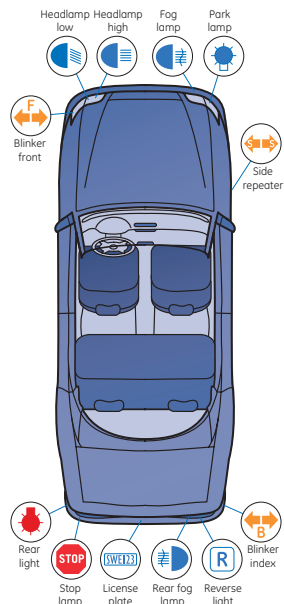

Car type	Manufacturing Year	Headlamp low	Headlamp high	Fog lamp front	Blinker front	Side repeater	Park lamp	Blinker index	Stop lamp	Rear (tail) light	Rear fog lamp	Reverse light	License plate
Passat Variant 365	2010–2014	H7	H7	H8	PY21W	LED	W5W	PY21W	P21W	P21W	LED	W16W	W5W
Passat Variant 365 with Xenon	2010–2014	D3S Xenon	D3S Xenon	H8	PSY24W	LED	LED	PY21W	LED	LED	LED	W16W	W5W
Passat Variant 3C5	2005–2009	H7	H7	H11 / HB4	H21W	LED	W5W	LED	LED	LED	P21W	P21W	C5W
Passat Variant 3C5 with Xenon	2005–2009	D1S Xenon	H7	H11 / HB4	H21W	LED	W5W	LED	LED	LED	P21W	P21W	C5W
Passat Variant (3G5)	2014–	LED / H7	LED / H9	H8	LED / WY21W	LED	LED / W5W	LED	LED	LED	LED	LED	LED
Phaeton	2011–	D3S Xenon	D3S Xenon	LED	LED	LED	LED	LED	LED	LED	LED		C5W
POLO (6R, 6C)	2009–	D3S / H4 / H7	D3S / H4 / H7	H8 / HB4	PY21W / WY21W	LED	W5W	PY21W	P21W	W5W	H21W / P21W	H21W / P21W	W5W
Polo IV	2002–2004	H7	H1		PY21W		W5W	P21W	P21W	R5W	P21W	P21W	W5W
Polo V	2005–2009	H7	H1	HB4	PY21W	W5W	W5W	PY21W	P21/5W	R5W	P21W	P21W	W5W
Polo VI	2010–	H4	H4	H8	P21W		W5W	PY21W	P21W	W5W	H21W	H21W	W5W
Polo VI with Xenon	2010–	D3S Xenon	D3S Xenon	H8	PSY24W		LED	PY21W	P21W	W5W	H21W	H21W	W5W
POLO Saloon	2010–	H4	H4	HB4	PY21W	W5W	W5W	PY21W	P21W	W5W	P21W	P21W	W5W
ROUTAN	2011–	D1S	H11		P27/7W		W5W	P27/7W				W16W	W5W
Scirocco	2008–	H7	H7	HB4	H21W		W5W	PY21W	P21W	P21W	P21W	W16W	W5W
Scirocco with Xenon	2008–	D1S Xenon	H7	HB4	H21W		W5W	PY21W	P21W	P21W	P21W	W16W	W5W
Scirocco (137)	2010–	H7	H7	HB4	H21W	LED	W5W	PY21W	P21W	P21W	P21W	W16W	W5W
Scirocco (137) with Xenon	2010–	D1S Xenon	D1S Xenon	HB4	H21W	LED	W5W	PY21W	P21W	P21W	P21W	W16W	W5W
Sharan (7M8, 7M9, 7M6)	1995–2010	H7	H1	H1	PY21W	W5W	W5W	P21W	P21/5W	R5W	P21W	P21W	W5W
Sharan (7M8, 7M9, 7M6) with Xenon	1995–2010	D2S Xenon	H7	H1	PY21W	W5W	W5W	P21W	P21/5W	R5W	P21W	P21W	C5W
Sharan (7N1, 7N2)	2010–	H7	H7	H8	PY21W	LED	W5W	PY21W	P21W	P21W	H21W	W16W	W5W
Sharan (7N1, 7N2) with Xenon	2010–	D3S Xenon	D3S Xenon	H8	PY21W	LED	LED	PY21W	P21W	P21W	H21W	W16W	W5W
Shuttle	-	H7	H1	HB4	P21W		W5W	P21W	P21W	R5W	P21W	P21W	C10W
Tiguan	2007–2009	H7	H7	HB4	PY21W		W5W	WY21W	P21W	W5W	P21W	P21W	W5W
Tiguan	2010–	H7	H7	HB4	PY21W	LED	W5W	WY21W	P21W	P21W	H21W	W16W	W5W
Tiguan with Xenon	2010–	D1S Xenon	D1S Xenon	HB4	PY21W	LED	W5W	WY21W	P21W	P21W	H21W	W16W	W5W
Touareg	2003–2005	H7	H9	H3	PY21W	LED	W5W	PY21W	P21/4W	P21/4W	P21W	H21W	C5W
Touareg with Xenon	2003–2007	D1S Xenon	H7	H3	PY21W	LED	W5W	PY21W	P21/4W	P21/4W	P21W	H21W	C5W