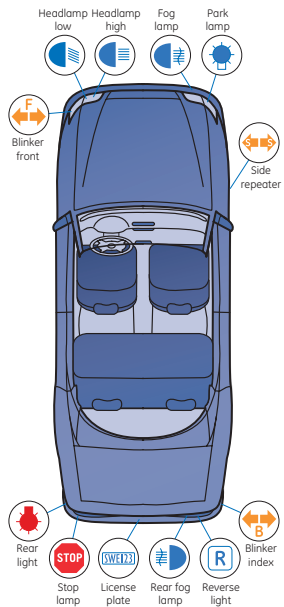

BMW - Chevrolet

Car type	Manufacturing Year	Headlamp low	Headlamp high	Fog lamp front	Blinker front	Side repeater	Park lamp	Blinker index	Stop lamp	Rear (tail) light	Rear fog lamp	Reverse light	License plate
X6 (E71, E72) ActiveHybrid	2009–	D1S Xenon	D1S Xenon	H11	PY21W	WY5W	H8	H21W	P21W	LED	H21W	H21W	C10W
X6 (F16, F86)	2014–	LED / D1S / H7	LED / D1S / H7	LED / H8	LED	LED	LED	LED	LED	LED	LED	LED	LED
Z4 (E85)	2003–	H7	H7	H11	P21W	W5W	W5W	P21W	P21W	P21W	P21W	P21W	W5W
Z4 (E85) with Xenon	2003–	D2S Xenon	H7	H11	P21W	W5W	W5W	P21W	P21W	P21W	P21W	P21W	W5W
Z4 (E86) Coupé	2006–	H7	H7	H11	P21W	WY5W	W5W	PY21W	P21W	P21W	P21W	P21W	W5W
Z4 (E86) Coupé - Xenon	2006–	D2S Xenon	H7	H11	P21W	WY5W	W5W	PY21W	P21W	P21W	P21W	P21W	W5W
Z4 (E89)	2009–	D1S Xenon	H8		PY24W	LED	LED	LED	W16W	W16W	H21W	H21W	LED
Z4 (E89)	2009–	D1S	D1S	H11		LED	H8	LED	W16W	W16W	H21W	W16W	W5W
i3 (I01)	2013–	LED / H7	H11				LED	LED	LED	LED			LED
i8 (I12)	2014–	LED	LED	LED	LED	LED	LED	LED	LED	LED	LED	LED	LED
Chevrolet													
Alero	2001–2004	H7	HB3		P27/7W		P27/7W	P27/7W	P27/7W	P27/7W		W16W	W5W
Aveo	2006–	H4	H4	H3	PY21W	WY5W	W5W	PY21W	P21/5W	P21/5W	P21W	P21W	C5W
Aveo Hatchback (T200/250)	2008–2011	H4	H4	H3	P21W	WY5W	W5W	P21W	P21/5W	P21/5W	P21W	P21W	W5W
AVEO Hatchback (T250, T255)	2008–	H4	H4	H3	P21W		W5W	P21W			P21W	P21W	W5W
AVEO Hatchback (T300)	2011–	H7	H1		PY21W	WY5W	W5W	PY21W			P21W	P21W	W5W
Aveo Hatchback (T300)	2011–	H7	H1	H27W/2	PY21W	WY5W	W5W	PY21W	P21/5W	P21/5W	P21W	P21W	W5W
Aveo Saloon (T200/250)	2008–2011	H4	H4	H3	P21W	WY5W	W5W	P21W	P21/5W	P21/5W	P21W	P21W	W5W
AVEO Saloon (T250, T255)	2008–	H4	H4	H3	P21W		W5W	P21W			P21W	P21W	W5W
AVEO Saloon (T300)	2011–	H7	H1		PY21W	WY5W	W5W	PY21W			P21W	P21W	W5W
Aveo Saloon (T300)	2011–	H7	H1	H27W/2	PY21W	WY5W	W5W	PY21W	P21/5W	P21/5W	P21W	P21W	W5W
Camaro V	2010–	HB4	HB3		P27/7W	W5W	P27/7W		P27/7W	P27/7W			W3W
Captiva (C100, C140)	2007–2010	H7	H1	H8	PY21W	WY5W	W5W	PY21W	P21/5W	P21/5W	P21W	W16W	W5W
Captiva (C100, C140)	2011–	H7	H1	H8	PY21W	WY5W	W5W	PY21W	P21/5W	P21/5W	P21W	W16W	W5W
Corvette	2007–	D1S	H9	H10	PY21/5W	W3W		P27W	W27/7W	W27/7W			
CRUZE (J300)	2009–	H4	H4	H8	PY21W		W5W	WY21W			P21W	W16W	W5W