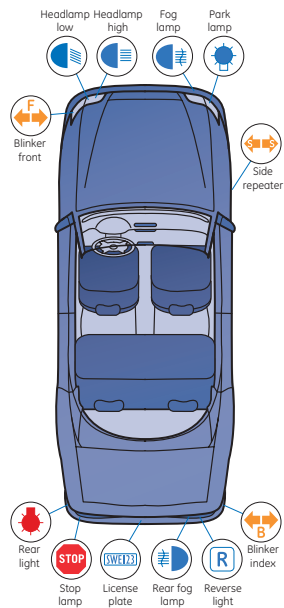

Suzuki - Toyota

Car type	Manufacturing Year	Headlamp low	Headlamp high	Fog lamp front	Blinker front	Side repeater	Park lamp	Blinker index	Stop lamp	Rear (tail) light	Rear fog lamp	Reverse light	License plate
Grand Vitara with Xenon	2005–2009	H7	HB3	H11	WY21W	W5W	W5W	WY21W	W21/5W	W21/5W	W21W	W21W	W5W
Grand Vitara	2009–	H7	HB3	H11	WY21W	W5W	W5W	WY21W	W21/5W	W21/5W	W21W	W21W	W5W
Grand Vitara with Xenon	2009–	H7	HB3	H11	WY21W	W5W	W5W	WY21W	W21/5W	W21/5W	W21W	W21W	W5W
Grand Vitara XL 7	1998–2005	HB2	HB2	H3	P21W	W5W	W5W	P21W	P21/5W	W5W	P21W	P21W	W5W
Ignis II	2003–2008	H4	H4	H3	PY21W	WY5W	W5W	P21W	P21/5W	P21/5W	P21W	P21W	W5W
Ignis Sport	2003–2008	H4	H4	H3	PY21W	WY5W	W5W	P21W	P21/5W	W5W	P21W	P21W	W5W
Jimny	1998–	H4	H4	H3	PY21W	W5W	W5W	W16W	P21/5W	W21/5W	W21W	W21W	W5W
Kizashi	2010–	D2S Xenon	H7	H11	PY21W		W5W	PY21W	P21/5W	W5W	P21W	P21W	C5W
Liana	2001–2004	H4	H4	H3	W21W	W5W	W5W	W21W	P21/5W	P21/5W	P21W	P21W	W5W
Liana	2005–2008	H4	H4	H3	W21W	W5W	W5W	W21W	W21/5W	W21/5W	W21W	P21W	W5W
Splash	2008–	H4	H4	H11	PY21W	WY5W	W5W	PY21W	P21/5W	P21/5W	P21W	P21W	W5W
Swift III	2005–2010	H4	H4	H3	PY21W	W5W	W5W	PY21W	P21/5W	W5W	P21W	P21W	W5W
Swift IV	2010–	H4	H4	H11	PY21W	WY5W	W5W	PY21W	P21/5W	P21/5W	P21W	P21W	W5W
SX	2010–	H4	H4	H11	PY21W		W5W	WY21W	P21/5W	P21/5W	P21W	P21W	W5W
SX with Xenon	2010–	D2S Xenon	H7	H11	PY21W		W5W	WY21W	P21/5W	P21/5W	P21W	P21W	W5W
SX4	2006–	D2S / H4	H4 / H7	H11	PY21W / WY21W		W5W	WY21W	W21/5W	W21/5W	W21W	W21W	W5W
SX4 Saloon (GY)	2007–	D2S / H4	H4 / H7	H11	PY21W / WY21W		W5W	WY21W	W21/5W	W21/5W	W21W	W21W	W5W
SX4 S-Cross	2013–	H4	H4	H11	PY21W		W21/5W/W5W	PY21W	P21/5W	P21/5W	P21W	W16W	W5W
SX4 S-Cross with Xenon	2013–	D4S Xenon	D4S Xenon	H11	PY21W		LED	PY21W	P21/5W	P21/5W	P21W	W16W	W5W
Vitara (LY)	2015–	LED / H11	HB3	H8 / H11	PY21W	LED	W5W	PY21W	P21/5W	P21/5W	P21W	W16W	W5W
Wagon R+	2000–2008	H4	H4		P21W	W5W	W5W	PY21W	P21/5W	P21/5W	P21W	P21W	W5W
Toyota													
Auris	2006–	HB3	H1	H11	PY21W		W5W	WY21W	W21W	W5W	W21W	W16W	W5W
Auris	2009–	H11	HB3	H11	PY21W	LED	W5W	WY21W	W16W	W5W	H11	W5W	W5W
Auris with Xenon	2009–	D4S Xenon	HB3	H11	PY21W	LED	W5W	WY21W	W16W	W5W	H11	W5W	W5W
Auris	2012–	D4S / HIR2	D4S / HIR2	H16	PY21W	W5W	LED	W16W	LED / P21/5W	LED / P21/5W	W21W	W16W	W5W