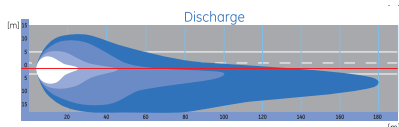

XENSATION™

*Xenon discharge headlight lamps
– a new dimension for safety,
visibility and comfort*

Thanks to our latest lighting technology, GE Xensation lamps provide a major leap in road safety over conventional halogen lamps due to enormous increase in the illuminated field of vision.

Insignia with Xenon	2010–	D1S Xenon	D1S Xenon	H10	PY21W	W5W	LED	PY21W	P18W	R10W	P18W	P18W	W5W
INSIGNIA Estate	2008–	D1S / D3S / HIR2 / H7	D1S / D3S / HIR2 / H1	H10	PY21W	W5W	W21/5W	PY21W / W21W	P21W	W5W	H21W	W16W	W5W
INSIGNIA Saloon	2008–	D1S / D3S / HIR2 / H7	D1S / D3S / HIR2 / H1	H10	PY21W	W5W	W21/5W	PY21W / W21W	W21W	R10W	H21W	W16W	W5W
KARL	2015–	H4	H4	H8	PY21W	WY5W	W21/5W	PY21W	P21W	W5W	P21W	P21W	W5W
MERIVA	2004–2010	D1S / H7	H1 / H7	H3	PY21W	W5W	W5W	PY21W	P21W	R5W	P21W	P21W	W5W
Meriva B	2010–	H7	H1	H10	PY21W	W5W	W21/5W	W16W	W16W	W16W	P21/4W	W16W	W5W
Mokka	2012–	H7	HB3	H11	WY21W		W21/5W	WY21W	W21/5W	W21/5W	W21W	W16W	W5W
Mokka with Xenon	2012–	D3S Xenon	D3S Xenon	H11	WY21W		LED	WY21W	W21/5W	W21/5W	W21W	W16W	W5W
Movano	2004–2009	H7	H7	H1	PY21W	WY5W	W5W	PY21W	P21/5W	P21/5W	P21W	P21W	C5W
Movano B	2010–	H7	H1	H11	PY21W	WY5W	W5W	PY21W	P21/5W	P21/5W	P21W	P21W	W5W
MOVANO B Bus	2010–	H7	H1	H11	PY21W	WY5W / W16W	W5W	PY21W			P21W	P21W	W5W
MOVANO Box (F9)	1999–2010	H4	H4	H1	P21W	W5W	W5W	P21W	P21/5W	P21/5W	P21W	P21W	C5W
MOVANO Combi (J9)	1998–2010	H4	H4	H1	P21W	W5W	W5W	P21W	P21/5W		P21W	P21W	C5W
MOVANO Dumptruck (H9)	1999–2010	H4	H4	H1	P21W	W5W	W5W	P21W	P21/5W		P21W	P21W	C5W
MOVANO Platform/Chassis (U9, E9)	1998–2010	H4	H4	H1	P21W	W5W	W5W	P21W	P21/5W	P21/5W	P21W	P21W	C5W
Signum	2003–2008	H7	H1 / H7	H3	PY21W	W5W	W5W	PY21W	P21W	W5W	P21W	P21W	R10W
Signum with Xenon	2003–2006	D1S / D2S	H1 / H7	H3	PY21W	W5W	W5W	PY21W	P21W	W5W	P21W	P21W	R10W
Speedster	2000–	H1	H7	H1	PY21W	W5W	T4W	PY21W	P21/5W	W5W	P21W	P21W	P21W
Tigra C - Twin Top	2004–2009	H7	H7	H3	PY21W	W5W	W5W	PY21W	P21/5W	P21/5W	P21W	P21W	W5W
Vectra C	2002–2004	H7	H7	H3	PY21W	W5W	W5W	P21W	P21W	P21W	P21W	P21W	W5W
Vectra C	2005–2008	H7	H1	H3	PY21W		W5W	P21W	P21W	P21W	P21W	P21W	W5W
Vectra C with Xenon	2005–2008	D1S Xenon	H1	H3	PY21W		W5D	P21W	P21W	P21W	P21W	P21W	W5W
Vivaro F3	2001–2005	H4	H4	H1	PY21W	W5W	W5W	P21W	P21/5W	P21/5W	P21W	P21W	W5W
Vivaro J7	2006–	H4	H4	H1	PY21W	W5W	W5W	P21W	P21/5W	P21/5W	P21W	P21W	W5W
VIVARO Combi (J7)	2001–	H4	H4	H1	PY21W	W5W	W5W	P21W	P21/5W		P21W	P21W	W5W
Zafira A (F75..)	1999–2005	D2S / H7	HB3 / H7	H3	PY21W	W5W	W5W	P21W	P21/5W	P21/5W	P21W	P21W	C5W
Zafira B (A05)	2005–	H7	H1	H3	H21W	W5W	W5W	P21W	P21W	P21W	P21W	P21W	W5W
Zafira B (A05) with Xenon	2005–	D1S Xenon	D1S Xenon	H3	PY24W	W5W	W5W	P21W	P21W	P21W	P21W	P21W	W5W
ZAFIRA B Van	2005–	D1S / H7	D1S / H1	H3	H21W	W5W	W5W	P21W	P21W	P21W	P21W	P21W	W5W
Zafira Tourer C (P12)	2011–	HIR2	HIR2	H10	PY21W	WY5W	W21/5W	PY21W	LED/P21W	LED/W5W	P21W	W16W	W5W
Zafira Tourer C (P12) with Xenon	2011–	D1S Xenon	D1S Xenon	H10	PY21W	WY5W	LED	PY21W	LED/P21W	LED/W5W	P21W	W16W	W5W