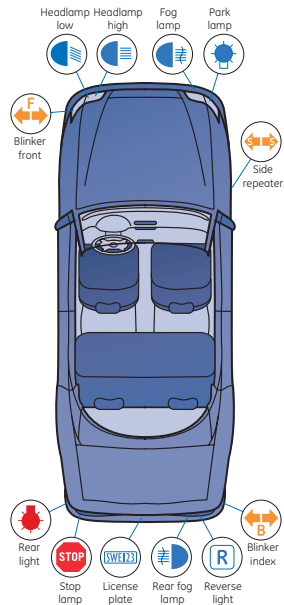

Car type	Manufacturing Year	Headlamp low	Headlamp high	Fog lamp front	Blinker front	Side repeater	Park lamp	Blinker index	Stop lamp	Rear (tail) light	Rear fog lamp	Reverse light	License plate
RS4 (8E)	2005–2008	H7	H7	H11	PY21W	WY5W		P21W	P21W	P21W	P21W	P21W	C5W
RS4 (8E) with Xenon	2005–2008	D1S Xenon	D1S Xenon	H11	PY21W	WY5W		P21W	P21W	P21W	P21W	P21W	C5W
S3 (8P)	2007–	H7	H7	H7	PY21W	WY5W	W5W	PY21W	P21W	P21W	P21W	W21W	C5W
S3 (8P) with Xenon	2007–	D2S Xenon	H7	H7	PY21W	WY5W	W5W	PY21W	P21W	P21W	P21W	W21W	C5W
S4 (8E)	2003–2006	H7	H7	H11	PY21W	W5W	W5W	P21W	P21/5W	P21/5W	P21W	P21W	C5W
S4 (8E) with Xenon	2003–2006	D2S Xenon	H7	H11	PY21W	W5W	H6W	P21W	P21/5W	P21/5W	P21W	P21W	C5W
S4 (8K)	2009–	H7	H7	H11	H21W		W5W	PY21W	P21W	P21W	P21W	W21W	C5W
S4 (8K) with Xenon	2009–	D2S Xenon	D2S Xenon	H11	H21W		W5W	PY21W	P21W	P21W	P21W	W21W	C5W
S5 (8T)	2010–	H7	H7	H11	PY24W		W5W	W21W	P21W	P21W	P21W	W21W	C5W
S6 (4F)	2006–	H1	H7	H3	PY21W	W5W	W5W	PY21W	P21/5W	W5W	P21W	P21W	C5W
S6 (4F) with Xenon	2006–	D2S Xenon	H7	H3	PY21W	W5W	W5W	PY21W	P21/5W	W5W	P21W	P21W	C5W
S8 (4E)	2006–	H1	H1	H3	PY21W	W5W	W5W	P21W	P21/5W	P21/5W	P21W	P21W	91715
S8 (4E) with Xenon	2006–	D2S Xenon	H1	H3	PY21W	W5W	W5W	P21W	P21/5W	P21/5W	P21W	P21W	91715
TT (8N3)	1999–2006	H1	H7	H3	H21W	W5W	H6W	P21W	P21/5W	P21/5W	P21W	P21W	C5W
TT (8N3) with Xenon	1999–2006	D2S Xenon	H7	H3	H21W	W5W	H6W	P21W	P21/5W	P21/5W	P21W	P21W	C5W
TT (8N3)	1998–2006	D2S / H1	H7	H3	H21W	WY5W	H6W	P21W	P21/5W	P21/5W	P21W	P21W	C5W
TT (8J3)	2010–2014	D1S / H7	D1S / H7	H11	H21W / PY21W	LED	W5W	W16W	P21W	P21W	H21W	P21W	C5W
TT (8J3) with Xenon	2008–	D1S Xenon	D1S Xenon	H11	PY21W	LED	LED	W16W	P21W	P21W	H21W	W16W	LED
TT Coupe (FV3)	2014–	LED	LED		LED	LED	LED	LED	LED	LED	LED	LED	LED
TT Roadster (8N9)	1999–2006	H1	H7	H3	H21W	WY5W	H6W	P21W	P21/5W	P21/5W	P21W	P21W	C5W
TT Roadster (8N9) with Xenon	1999–2006	D2S Xenon	H7	H3	H21W	WY5W	H6W	P21W	P21/5W	P21/5W	P21W	P21W	C5W
TT Roadster (8N9)	1999–2006	D2S / H1	H7	H3	H21W	WY5W	H6W	P21W	P21/5W	P21/5W	P21W	P21W	C5W
TT Roadster (8J9)	2010–2014	D1S / H7	D1S / H7	H11	H21W / PY21W	LED	W5W	W16W	P21W	P21W	H21W	P21W	C5W / Socket Bulb
TT Roadster (8J9) with Xenon	2008–	D1S Xenon	D1S Xenon	H11	PY21W	LED	LED	W16W	P21W	P21W	H21W	W16W	LED
TT Roadster (FV9)	2014–	LED	LED		LED	LED	LED	LED	LED	LED	LED	LED	LED