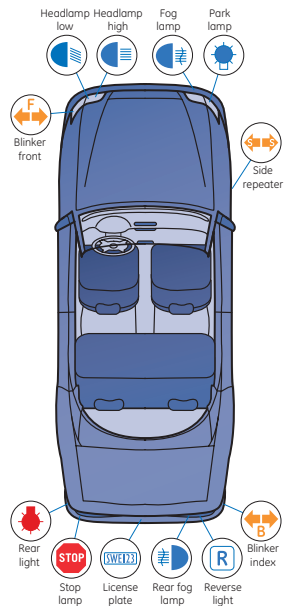

Lada - Land Rover

Car type	Manufacturing Year	Headlamp low	Headlamp high	Fog lamp front	Blinker front	Side repeater	Park lamp	Blinker index	Stop lamp	Rear (tail) light	Rear fog lamp	Reverse light	License plate
KALINA Hatchback (1119)	2004–	H7	H1	H11	PY21W		W5W	PY21W	P21W			P21W	W5W
KALINA Saloon (1118)	2004–	H7	H1	H11	PY21W		W5W	PY21W	P21W			P21W	W5W
NIVA (2121)	2000–	H4	H4		P21W	W5W	R5W	P21W	P21W	T4W	P21W	P21W	C5W
NIVA II (2123)	2002–	H7	H1	H11	PY21W	W5W	W5W	PY21W					
PRIORA Estate (2171)	2009–	H7	H1	H11	PY21W		W5W	PY21W	P21W		P21W	P21W	W5W
PRIORA Hatchback (2172)	2008–	H7	H1	H11	PY21W		W5W	PY21W					
PRIORA Saloon (2170)	2008–	H7	H1	H11	PY21W		W5W	PY21W					
Sagona	1996–	H4	H4		P21W	P21W	P21W	P21W	P21W	R5W	P21W	P21W	T4W
Sagona	–	H4	H4		P21W		R5W	P21W	P21W	R5W	P21W	P21W	R5W
Syvatogor	–	H4	H4	H1	PY21W	W5W	W5W	P21W	P21W	R5W	P21W	P21W	R5W
TA3 31029	–	H4	H4	H3/H1	P21W	W5W	T4W	P21W	P21W	R5W	P21W	P21W	C5W
TA3 3110	–	H4	H4	H3/H1	P21W	W5W	T4W	P21W	P21/5W	P21/5W	P21W	P21W	C5W
TA3 31105	–	H7	H1	H3/H1	PY21W	W5W	W5W	P21W	P21/5W	P21/5W	P21W	P21W	C5W
UAZ Patriot	–	H7	H1	H3	PY21W	WY5W	W5W	PY21W	P21W	P21/4W	P21/4W	P21W	C5W
VA3 2104	–	H4	H4	H1	P21W	T4W/W5W	T4W	P21W	P21W	T4W	P21W	P21W	C5W
VA3 2105	–	H4	H4	H1	P21W	T4W/W5W	T4W	P21W	P21W	T4W	P21W	P21W	C5W
VA3 2106	–	H4	H4	H1	P21W	W5W	R5W	P21W	P21W	R5W	P21W	P21W	W5W
VA3 2107	–	H4	H4	H1	P21W	T4W/W5W	T4W	P21W	P21W	T4W	P21W	P21W	C5W
VA3 2108-09	–	H4	H4	H1/H3	PY21W	W5W	T4W	P21W	P21W	R10W	P21W	P21W	C5W
VA3 2110	–	H1	H1	H1/H3	PY21W	W5W	W5W	P21W	P21W	T4W	P21W	P21W	C5W
VA3 2111	–	H1	H1	H1	PY21W	W5W	W5W	P21W	P21W	R10W	P21W	P21W	C5W
VA3 2112	–	H1	H1	H1	PY21W	W5W	W5W	P21W	P21W	T4W	P21W	P21W	C5W
VA3 2114-13	–	H4	H4	H1	PY21W	W5W	T4W	P21W	P21W	R10W	P21W	P21W	C5W
VA3 2115	–	H4	H4	H1	P21W	W5W	W5W	P21W	P21/5W	P21/5W	P21W	P21W	C5W
VA3 21213	–	H4	H4	H1	P21W	W5W	T4W	P21W	P21W	T4W	P21W	P21W	C5W