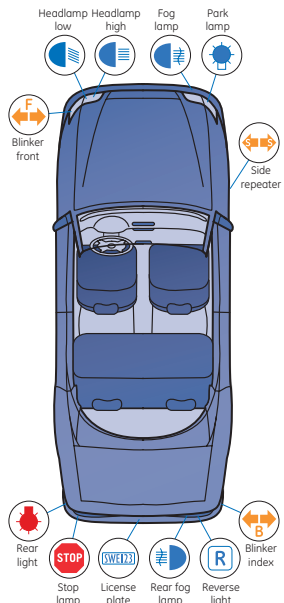

Car type	Manufacturing Year	Headlamp low	Headlamp high	Fog lamp front	Blinker front	Side repeater	Park lamp	Blinker index	Stop lamp	Rear (tail) light	Rear fog lamp	Reverse light	License plate
ASTRA H Estate (L35)	2004–2010	D2S / H7	H1 / H7	H3	H21W / PY21W	W5W	W5W	P21W / PY21W	P21W	P21W	P21W	P21W	W5W
ASTRA H GTC (L08)	2005–2010	D2S / H7	H1 / H7	H3	H21W / PY21W	W5W	W5W	P21W / PY21W	P21W	P21W	P21W	P21W	W5W
Astra J	2009–	H7	H7	H10	PSY24W	WY5W	W21/5W	W16W	W16W	W5W	H21W	H21W	W5W
Astra J with Xenon	2009–	D1S Xenon	D1S Xenon	H10	PSY24W	WY5W	LED	W16W	W16W	W5W	H21W	H21W	W5W
Astra J GTC	2011–	HIR2	HIR2	H10	PY21W	W5W	W21/5W	WY21W	P21W	P21W	PSX24	W16W	W5W
Astra J GTC with Xenon	2011–	D1S Xenon	D1S Xenon	H10	PY21W	W5W	LED	WY21W	P21W	P21W	PSX24	W16W	W5W
Astra J Sports Tourer	2010–	H7	H7	H10	PSY24W	WY5W	W21/5W	PY21W	P21W	W5W	P21W	W16W	W5W
Astra J Sports Tourer Xenon	2010–	D1S Xenon	D1S Xenon	H10	PSY24W	WY5W	LED	PY21W	P21W	W5W	P21W	W16W	W5W
Astra K	2015–	LED / H7	LED / H1		LED		LED	W16W	LED / P21W	LED / P21W / W3W	H21W	W16W	W5W
CASCADA (W13)	2013–	HIR2	HIR2	H11	PY21W	WY5W	W21/5W	PY21W	LED	LED	LED	W16W	W5W
Cascada with Xenon	2013–	D1S Xenon	D1S Xenon	H11	PY21W	WY5W	LED	PY21W	LED	LED	LED	W16W	W5W
Combo Box	2012–	H7	H1	H1	PY21W		W5W	PY21W	P21W	P21/4W	P21/4W	W16W	W5W
COMBO Box Body / Estate (X12)	2012–	H7	H1	H1	PY21W		W5W	PY21W	P21W			W16W	W5W
Combo Tour	2001–2005	H7	H7	H3	PY21W	W5W	W5W	PY21W	P21/5W	P21/5W	P21W	P21W	C5W
Combo Tour	2006–2010	H7	H1	H3	PY21W	W5W	W5W	PY21W	P21/5W	P21/5W	P21W	P21W	C5W
COMBO Tour (X12)	2012–	H7	H1	H1	PY21W		W5W	PY21W	P21W			W16W	W5W
Corsa C	2001–2006	H7	H7	H3	P21W	W5W	W5W	PY21W	P21/5W	P21/5W	P21W	P21W	W5W
Corsa C Combo	2001–2006	H7	H7	H3	PY21W	WY5W	W5W	PY21W	P21/5W	P21/5W	P21W	P21W	W5W
Corsa D	2006–2010	H7	H1	H3	PY21W	W5W	W5W	PY21W	P21/5W	P21/5W	P21W	P21W	W5W
Corsa D	2011–	H7	H1	H10	PY21W	W5W	W21/5W	PY21W	P21/5W	P21/5W	P21W	P21W	W5W
CORSA D Van	2006–	H7 / H9B	H1 / H9B	H3	PY21W	W5W	W5W	P21W / PY21W				P21W	W5W
CORSA E	2014–	H7	H7	H10		W5W	LED / W21/5W	PY21W	LED / P21W	LED / P21W	P21W	P21W	W5W
CORSA E Van	2014–	H7	H7	H10		W5W	LED / W21/5W	PY21W	LED / P21W	LED / P21W	P21W	P21W	W5W
GT Convertible	2007–2009	H11	H9	H11	P27/7W		P27/7W	P27/7W	P27/7W	P27/7W	W21W	W21W	
Insignia	2008–2009	H1	H7	H10	PY21W	W5W	W21/5W	PY21W	P18W	R10W	P18W	P18W	W5W
Insignia with Xenon	2008–2009	D1S Xenon	D1S Xenon	H10	PY21W	W5W	LED	PY21W	P18W	R10W	P18W	P18W	W5W
Insignia	2010–	H1	H7	H10	PY21W	W5W	W21/5W	PY21W	P18W	R10W	P18W	P18W	W5W