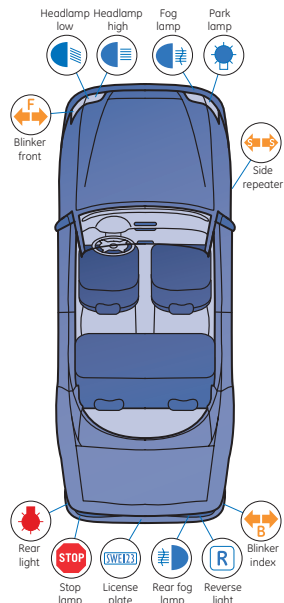

Alfa Romeo - Audi

Car type	Manufacturing Year	Headlamp low	Headlamp high	Fog lamp front	Blinker front	Side repeater	Park lamp	Blinker index	Stop lamp	Rear (tail) light	Rear fog lamp	Reverse light	License plate
GT with Xenon	2004–2007	D2S Xenon	H7	H1	PY21W	W5W	H6W	P21W	P21/5W	P21/5W	P21W	P21W	W5W
GT (937)	2006–2010	D2S	H7	H1	H21W	W5W	H6W	H21W			H21W	H21W	W5W
GT	2008–2010	H7	H7	H1	H21W	W5W	H6W	P21/5W	P21/5W	P21/5W	H21W	H21W	W5W
GT with Xenon	2008–2010	D2S Xenon	H7	H1	H21W	W5W	H6W	P21/5W	P21/5W	P21/5W	H21W	H21W	W5W
GTV (916C)	2003–2004	HB3	HB3	H3	PY21W	WY5W	W5W	P21W	P21/5W	P21/5W	P21W	P21W	W5W
Mi.To (955)	2008–2011	HB3	H7	H1	WY21W	WY5W	W21/5W	P21W	LED	LED	P21W	P21W	W5W
Mi.To (955) with Xenon	2008–2011	D1S Xenon	H7	H1	WY21W	WY5W	W21/5W	P21W	LED	LED	P21W	P21W	W5W
Mi.To	2011–	H7	H7	H1	WY21W	WY5W	W21/5W	LED	LED	LED	P21W	P21W	W5W
Mi.To with Xenon	2011–	D1S Xenon	H7	H1	WY21W	WY5W	W21/5W	LED	LED	LED	P21W	P21W	W5W
Spider	2007–2011	H7	H7	H1	PY21W	WY5W	W5W	PY21W	P21/5W	P21/5W	P21W	P21W	W5W
Spider with Xenon	2007–2011	D1S Xenon	H1	H1	PY21W	WY5W	W5W	PY21W	P21/5W	P21/5W	P21W	P21W	W5W
Sportwagon Q4	2004–2007	H7	H1	H1	PY21W	WY5W	H6W	P21W	P21/5W	P21/5W	P21W	P21W	W5W
Sportwagon GTA	2004–2007	H7	H1	H1	PY21W	WY5W	H6W	P21W	P21W	P21/5W	P21W	P21W	P21W
Audi													
A1	2010–2011	H7	H1	H11	WY21W	LED	W21W	W16W	P21W	P21W	P21W	W16W	C5W
A1 with Xenon	2010–2011	D3S Xenon	H1	H11	WY21W	LED	LED	W16W	P21W	P21W	LED	W16W	C5W
A1 (8X1, 8XF)	2010–	D3S / H7	D3S / D8S / H15	H11	HY21W	LED	W21W	LED / W16W	P21W	P21W	P21W	P21W / W16W	C5W
A1	2012–	H7	H1	H11		LED	W21W	W16W	LED	LED	LED	W16W	LED
A1 with Xenon	2012–	D3S Xenon	D3S Xenon	H11	PSY24W	LED	LED	W16W	LED	LED	LED	W16W	LED
A1 Sportback	2012–	H7	H1	H11		LED	W21W	W16W	LED / P21W	LED / P21W	LED / P21W	W16W	LED
A1 Sportback with Xenon	2012–	D3S Xenon	D3S Xenon	H11		LED	LED	W16W	LED / P21W	LED / P21W	LED / P21W	W16W	LED
A1 Sportback (8XA, 8XK)	2011–	D3S / D8S / H15	D3S / D8S / H15 / H1	H11	HY21W	LED	W21W	LED / W16W	P21W	P21W	P21W	P21W / W16W	C5W
A2	2001–2005	H7	H3	H7	PY21W	WY5W	W5W	PY21W	P21/5W	P21/5W	P21W	P21W	C5W
A3	2003–2009	H7	H7	H7	PY21W	WY5W	W5W	PY21W	P21W	R10W	H21W	P21W	C5W
A3 with Xenon	2003–2009	D2S Xenon	H7	H7	PY21W	WY5W	W5W	PY21W	P21W	R10W	H21W	P21W	C5W
A3	2010–	H7	H7	H11	PSY24W	LED	PS19W	PY21W	W16W	R10W	H21W	P21W	C5W