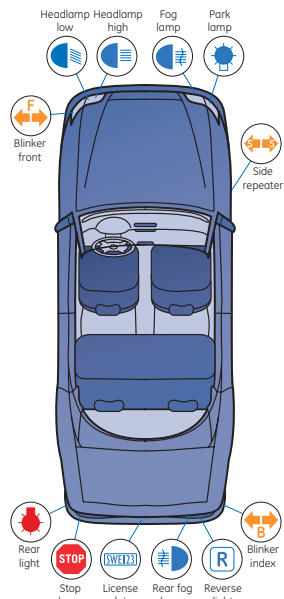

Toyota - Vauxhall

Car type	Manufacturing Year	Headlamp low	Headlamp high	Fog lamp front	Blinker front	Side repeater	Park lamp	Blinker index	Stop lamp	Rear (tail) light	Rear fog lamp	Reverse light	License plate
Hilux V	2006–	H4	H4		P21W		W5W	P21W	P21/5W	P21/5W	P21W	P21W	W5W
iQ	2009–	HB4	HB4	HB4			W5W	W21W	W21/5W	W21/5W	W21W	W21W	W5W
LAND CRUISER (KDJ12_, GRJ12_)	2002–2010	H4	H4	HB4	W21W	W5W	W5W	PY21W	W21/5W	W21/5W	W21W		W5W
LAND CRUISER 150 (KDJ15_, GRJ15_)	2009–	LED / D4S / H11	HB3	H11 / H16	WY21W	LED	LED / W5W	WY21W	LED	LED	W21W	W16W	W5W
LAND CRUISER (VDJ2_, UZJ2_)	2007–	D4S / H11	HB3	HB4	WY21W	W5W	LED / W5W	WY21W	W21/5W	LED / W21/5W	W21W	W16W	W5W
LAND CRUISER AMAZON (FZJ1_, UZJ1_)	1998–2007	HB4	HB3	HB4	PY21W	W5W	W5W	PY21W / W21W	W21/5W	W21/5W	P21W	W21W	W5W
MR 2 III	2002–2006	H7	HB3		W21W	W5W	W5W	PY21W	P21/5W	P21/5W	W21W	W21W	W5W
Previa	1990–2006	H4	H4	H1	P21W	W5W	W5W	P21W	P21/5W	P21/5W	P21W	P21W	W5W
Prius	2001–2004	H4	H4		PY21W	W5W	W5W	PY21W	W21/5W	W21/5W	W21W	W16W	W5W
Prius	2004–2008	H4	H4	HB4	PY21W	W5W	W5W	PY21W	W21W	W5W	W21W	W21W	W5W
Prius	2009–	H11	HB3	H11	WY21W	LED	W5W	WY21W	LED	LED	W21W	W21W	W5W
Prius C (NHP10_)	2011–	LED / H11	LED / HB3	H16	WY21W	LED	LED / W5W	WY21W	LED	LED / W5W	W16W	W16W	W5W
Prius Hatchback (NHW20_)	2003–2009	H4	H4	HB4	WY21W	W5W	W5W	WY21W	W21W	W5W	W21W	W21W	W5W
Prius Plus	2012–	H11	HB3	H11	WY21W	LED	W5W	WY21W	LED	LED	W21W	W21W	W5W
Prius Plus with LED	2012–	LED	HB3	H11	WY21W	LED	W5W	WY21W	LED	LED	W21W	W21W	W5W
RAV 4	2000–2005	H4	H4	HB4	WY21W	W5W	W5W	W21W	W21/5W	W21/5W	W21W	W21W	W5W
RAV 4 III	2005–	H11	HB3	H11	WY21W		W5W	WY21W	LED	LED	P21W	W16W	W5W
RAV 4 IV	2012–	D4S / HB3	HB3	H16	WY21W	LED	LED	WY21W	W21/5W	W5W	W21W	W16W	W5W
Urban Cruiser	2007–	H4	H4	H11	WY21W		W5W	WY21W	W21/5W	W21/5W	W21W	W16W	W5W
Verso	2009–	HB3	HB3	H11	PY21W			PY21W	P21W	R5W			W5W
Verso S	2010–	H4	H4	H11	WY21W	LED	W5W	WY21W	W21/5W	W21/5W	W21W	W16W	W5W
Yaris (NCP15_)	2013–	HIR2	HIR2	H16	WY21W		LED	P21W	P21/5W	P21/5W	W21W	W21W	W5W
Yaris Verso	1999–2005	H4	H4	HB4	WY21W	W5W	W5W	WY21W	W21/5W	W21/5W	W21W	W21W	W5W
YARIS/VITZ (NHP13_, NSP13_, NCP13_, KSP13_, NLP13_)	2010–	H4	H4	H11	PY21W / WY21W	W5W	W5W	PY21W / WY21W	P21/5W / W21/5W	P21/5W / W21/5W	P21W	W16W	W5W
YARIS/VITZ (SCP1_, NLP1_, NCP1_)	1999–2005	H4	H4	HB4	PY21W	W5W	T4W	PY21W	P21/5W	P21/5W	P21W	P21W	W5W
YARIS/VITZ (SCP9_, NSP9_, KSP9_, NCP9_, ZSP9_)	2005–2011	H4	H4	H11	PY21W	W5W	W5W	PY21W / W21W	LED / P21W / W21W	W5W	P21W	P21W / W21W	W5W